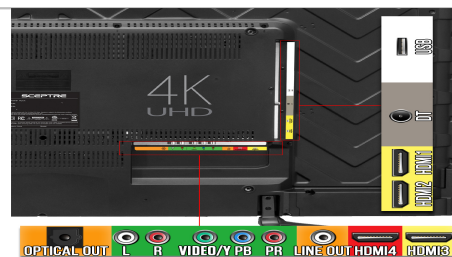

Multiple Ports

For this 4K UHD TV, connectivity is key. Four HDMI ports ensure that images are sharply visible even during fast-paced action scenes. Component ports will support resolutions up to 1080P FHD. Connect to your favorite audio devices with the Optical and LineOut Audio outputs.