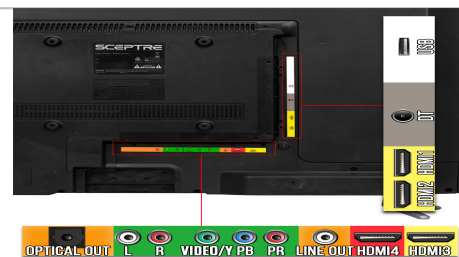

What's in the Box?

Power Cable	AC Power Cable x 1
Accessories	Display, Stand (Left & Right), User Guide, Warranty Card, Screws for Stand, Screwdriver, Remote Control

Remote Control Model No

<a

[142021270009C](https://www.sceptre.com/Accessories/Remote-Control/TV-Remote-Control-142021270009C-product742category19category69.html)

Multiple Ports

4 HDMI ports deliver sharply crafted images during fast-paced action scenes. Component & Composite ports provide analog video. Audio In, a headphone jack, & optical out enhance audio.

HDMI 2.0