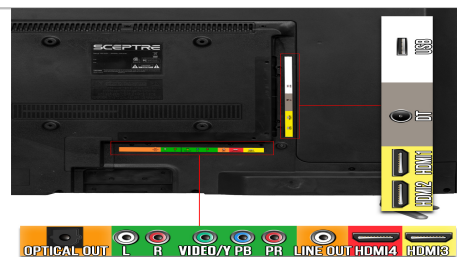

What's in the Box?

Power Cable	AC Power Cable x 1
Accessories	Display, Stand (Left & Right), User Guide, Warranty Card, Screws for Stand, Screwdriver, Remote Control

Remote Control Model No

<a

[142021270009C](https://www.sceptre.com/Accessories/Remote-Control/TV-Remote-Control-142021270009C-product742category19category69.html)

Multiple Ports

4 HDMI ports deliver sharply crafted images during fast-paced action scenes. Component & Composite ports provide analog video. Audio In, a headphone jack, & optical out enhance audio.

HDMI 2.0