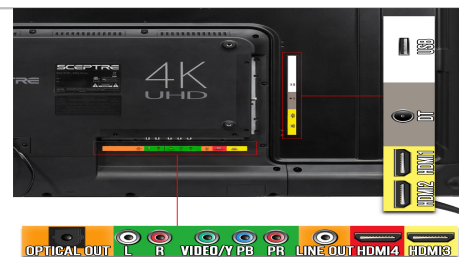

Multiple Ports

4 HDMI ports deliver sharply crafted images during fast-paced action scenes. Component & Composite ports provide analog video. Audio In, a headphone jack, & optical out enhance audio.

HDMI 2.0