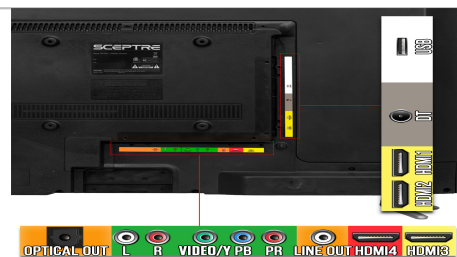

	HDMI 4: HDMI2.0, HDCP 2.2, ARC, CEC)
Supported HDMI Signals	4K, 1080/24p, 1080/60p, 1080i, 720p, 480p, 480i
Cable / Antenna Input	1 x IEC-connector 75 Ohm
Supported HDTV Signals	1080p, 1080i, 720p, 480p, 480i
SPDIF Audio Output	1 x SPDIF (Optical, Black)
Component (YPbPr) Input	1 x Component
USB	1 x USB 2.0
Audio Out	1 x 3.5mm Audio Terminal (black)
Composite Video	1 x Composite (Video and Audio ports share with Component)
Mechanical Features	
Chassis Colors	Black Housing
Stand Type	Matted-Finished Metal
Wall Mountable	Capable
Wall Mount Screw Size (mm)	Top two: M5 x 8mm; Bottom two: M5 x 8mm
Stand Detachable	Capable
Bezel Width	Top, Left and Right: 0.81" ; Bottom: 1.30"
Slim Design	Ultra Slim
VESA Mount Pattern (mm)	200mm x 200mm
Stand Screw Size & Quantity (mm)	ST4 x 16mm (4pcs)
Dimensions	
With Stand (inches, W x H x D)	36.5" x 23.5" x 8.9"
Without Stand (Inches, W x H x D)	36.5" x 21.7" x 3.2"
Carton Box Dimension (inches, W x H x D)	39.9" x 26.1" x 6.3"
Stand Separation Dimension (Inches, W x D)	36" x 10"
Weight	
Net Weight with Stand (lbs)	14.66 lbs
Net Weight without Stand (lbs)	11.8 lbs
Gross Weight (lbs)	20.83 lbs
Power	
Power Range (V, A, Hz)	100 - 240VAC, 60/50Hz, 2.2 A (Max.)
Power Consumption (Typical)	56 W
Maximum	≤ 100W
Standby	≤ 0.5W
Regulations / Certifications	
Regulations	cETLus, FCC, ISTA 3A, ISTA 6A
Certifications	HDMI
Warranty	
Limited Parts and Labor	1 Year
What's in the Box?	
Power Cable	AC Power Cable x 1
Accessories	Display, Stand (Left & Right),

Multiple Ports

4 HDMI ports deliver sharply crafted images during fast-paced action scenes. Component & Composite ports provide analog video. Audio In, a headphone jack, & optical out enhance audio.

HDMI 2.0