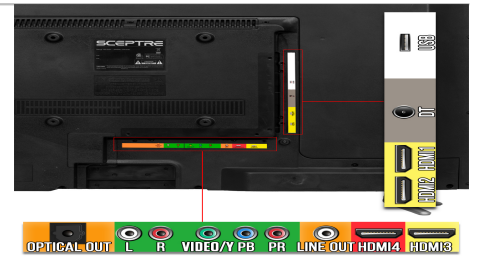

Multiple Ports

4 HDMI ports deliver sharply crafted images during fast-paced action scenes. Component & Composite ports provide analog video. Audio In, a headphone jack, & optical out enhance audio.