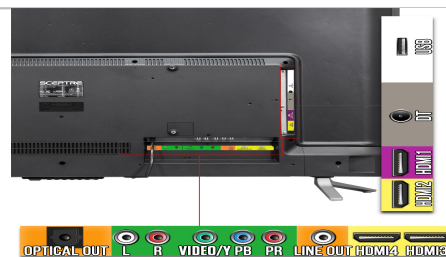

Multiple Ports

4 HDMI ports deliver sharply crafted images during fast-paced action scenes. Component & Composite ports provide analog video. Audio In, a headphone jack, & optical out enhance audio.