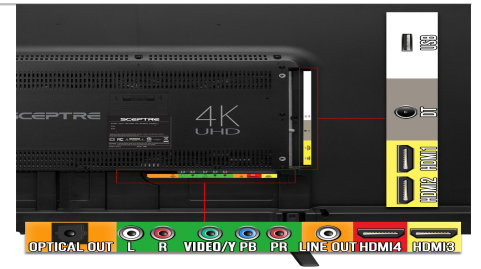

Multiple Ports

4 HDMI ports deliver sharply crafted images during fast-paced action scenes. Component & Composite ports provide analog video. Audio In, a headphone jack, & optical out enhance audio.