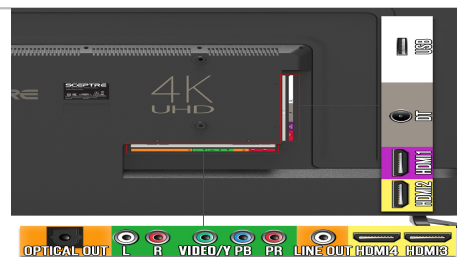

Multiple Ports

4 HDMI ports deliver sharply crafted images during fast-paced action scenes. Component & Composite ports provide analog video. Audio In, a headphone jack, & optical out enhance audio.

HDMI 2.0

CEC

The CEC (Consumer Electronics Control) feature effortlessly allows users to control HDMI connected devices with only one remote.

VESA Wall Mountable

The VESA wall mount provides the ideal position to view your TV and eliminates cable clutter, contributing a stylishly modern addition to your decor.