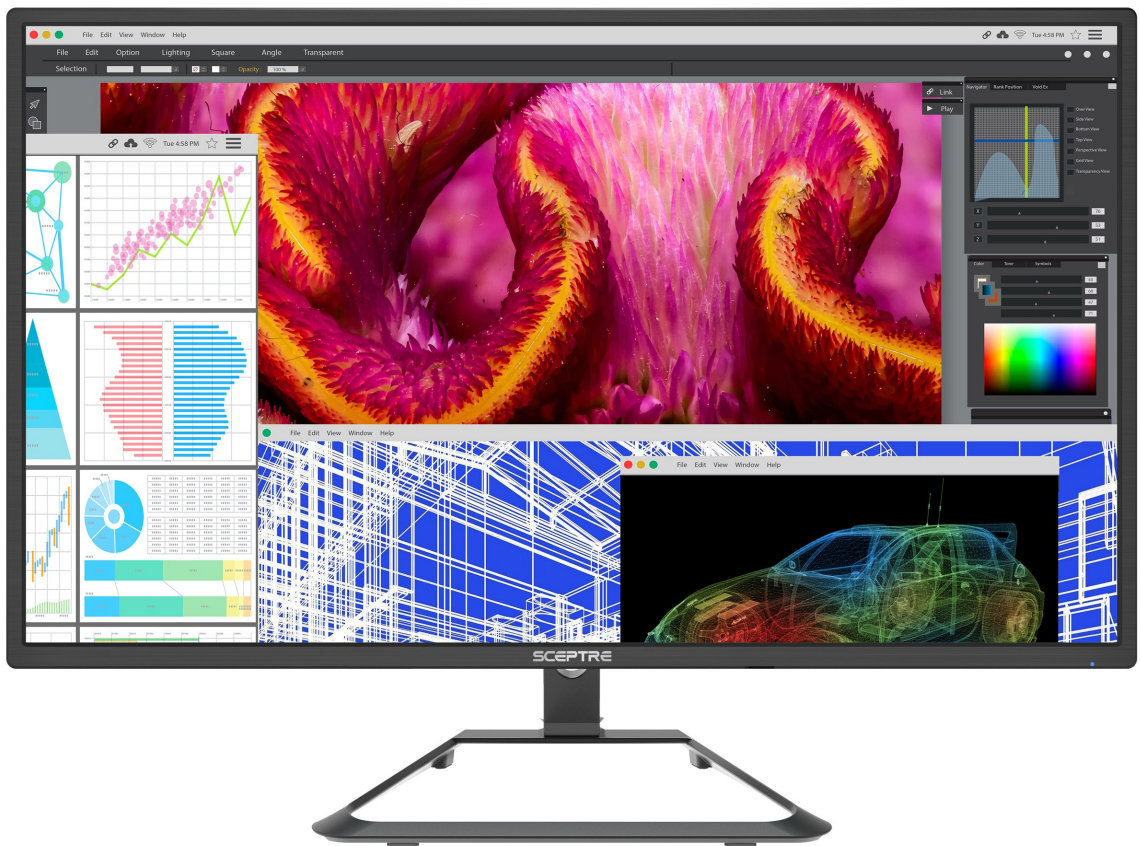

U275W-4000R 27" 4K UHD Monitor

Specification

Display	
Active Screen Size	26.93" Diagonal Viewable
Panel Type	IPS (In-Plane Switching)
Native Resolution	3840 x 2160
Refresh Rate	Up to 70Hz Refresh Rate
Aspect Ratio	16:9
Response Time	5 ms (G-to-G)
Pixel Pitch	0.15525mm(H) x 0.15525mm(V)
Dynamic Contrast Ratio	1,000,000:1
Color Gamut	sRGB:100% DCI-P3:80%
Color Depth	16.7M
Contrast Ratio	3,000:1
Brightness (Typ.)	250 cd/m ²
Viewing Angle	Vertical: 178°; / Horizontal: 178°;
Backlight Life	50,000+ Hours
Anti-Flicker	Yes
Surface Treatment	Antiglare, Hard coating (3H)

Multiple Ports

The DisplayPort accelerates refresh rate up to 70Hz, providing the visual edge you need to defeat the competition during all of your gaming exploits. HDMI 1 delivers sharp 4K images at 60Hz while HDMI 2 and DVI deliver this remarkable resolution at 30Hz. Connect your favorite audio devices with Audio Out.

Tiltable Display

A display that tilts 20° backward and 5° forward allows you to find a sweet spot that bridges clarity and comfort.

VESA Wall Mountable

The VESA wall mount pattern gives you the freedom to select the optimum viewing position for your monitor, eliminate cable clutter, and save valuable space for your gaming and work station.