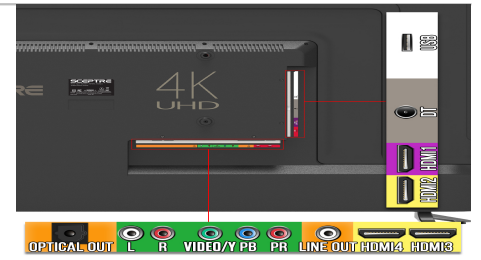

Multiple Ports

4 HDMI ports deliver sharply crafted images during fast-paced action scenes. Component & Composite ports provide analog video. Audio In, a headphone jack, & optical out enhance audio.