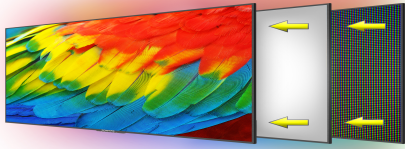

Key Features

LED

With sharper contrasts of light and darks, LED display delivers a vast array of rich colors, ensuring that moving images have never been so pleasing to the eyes.