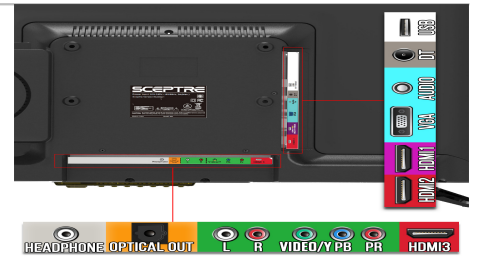

Weight	
Net Weight with Stand (lbs)	9.77 lbs
Net Weight without Stand (lbs)	9.65 lbs
Gross Weight (lbs)	14.23 lbs
Power	
Power Range (V, A, Hz)	100~240V, 50/60Hz, 3.0A
Power Consumption (Typical)	27.98 W
Maximum	50 W
Standby	0.5W
Regulations / Certifications	
Regulations	cTUVus, FCC, ISTA 6A
Certifications	Energy Star, HDMI, MHL
Warranty	
Limited Parts and Labor	One Year
What's in the Box?	
Power Cable	Power Cord x 1
Accessories	Display x 1, Stand x 1, Sceptre Remote Control x 1, Screw Driver x 1, Stand Screws x 4, User Quick Start Guide x 1, Warranty Card x 1
Remote Control Model No	8142026670002C

Multiple Ports

For this LED HD TV, connectivity is key. Three HDMI ports will transport visuals and audio from all of your HD devices to the TV. One VGA port is included to connect all your analog video sources. Component and composite ports will support resolutions up to 720P HD. Connect to your favorite audio devices with the headphone jack and optical output.