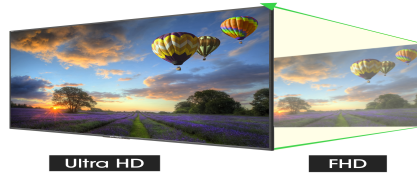

UHD Upscaling

Breathing new life into the colors of older movies and shows, UHD Upscaling upgrades SD, HD, FHD resolution nearly to the level of the masterful 4K picture quality the UHD display has to offer.