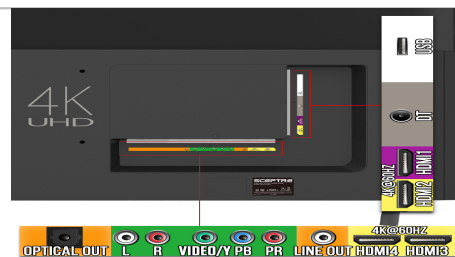

Multiple Ports

For this 4K UHD TV, connectivity is key. Four HDMI ports ensure that images are sharply visible even during fast-paced action scenes. Component ports will support resolutions up to 1080P FHD. Connect to your favorite audio devices with the Optical and LineOut Audio outputs.