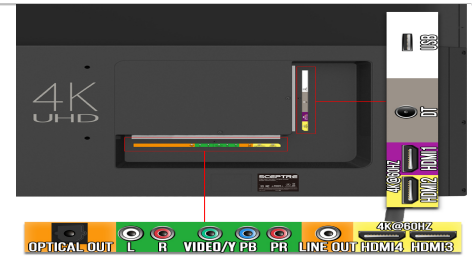

Multiple Ports

For this 4K UHD TV, connectivity is key. Four HDMI ports ensure that images are sharply visible even during fast-paced action scenes. Component ports will support resolutions up to 1080P FHD. Connect to your favorite audio devices with the Optical and LineOut Audio outputs.