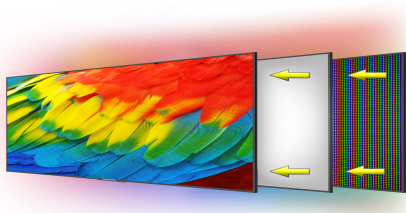

Key Features

LED

With sharper contrasts of light and darks, LED display delivers a vast array of rich colors, ensuring that moving images have never been so pleasing to the eyes.