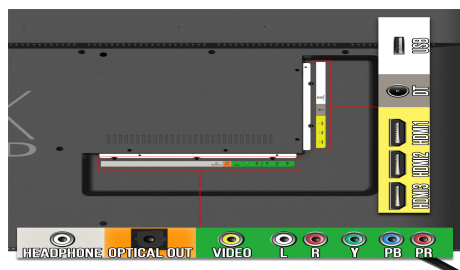

Multiple Ports

3 HDMI ports deliver sharply crafted images during fast-paced action scenes. Component & Composite ports provide analog video. Audio In, a headphone jack, & optical out enhance audio.