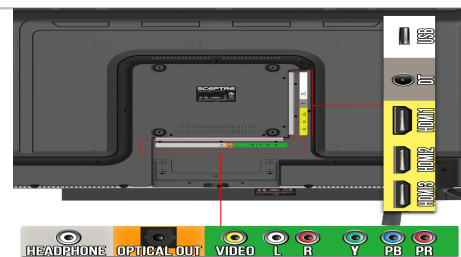

Multiple Ports

For this 4K UHD TV, connectivity is key. Three HDMI ports ensure that images are sharply visible even during fast-paced action scenes. Component ports will support resolutions up to 1080P FHD. Connect to your favorite audio devices with the Optical and LineOut Audio outputs.