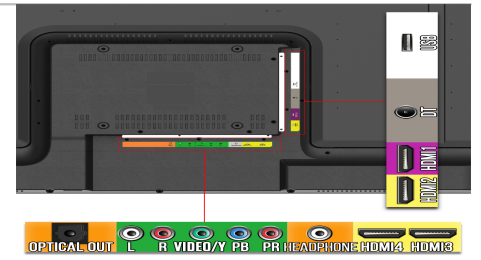

Stand Detachable	Yes
Bezel Width	Top,Right,Left:15.8mm Bottom:23.6mm
VESA Mount Pattern (mm)	200 x 200
VESA Mount Screw Size (mm)	M6 x 20mm(4pcs)
Stand Screw Size & Quantity (mm)	M4 x 18mm(6PCS)
Dimensions	
With Stand (inches, W x H x D)	44.48" x 28.38" x 10.03"
Without Stand (Inches, W x H x D)	44.48" x 25.93" x 3.66"
Carton Box Dimension (inches, W x H x D)	48.42" x 30.07" x 6.06"
Stand Separation Dimension (Inches, W x D)	41"
Weight	
Net Weight with Stand (lbs)	22.44 lbs
Net Weight without Stand (lbs)	21.2 lbs
Gross Weight (lbs)	33.5 lbs
Power	
Type	AC Cord
Power Range (V, A, Hz)	100-240V 50-60Hz
Power Consumption (Typical)	111W
Maximum	135W
Standby	<0.5W
Sleep	<0.5W
Regulations / Certifications	
Regulations	FCC, ISTA
Certifications	Energy Guide, HDMI
Warranty	
Limited Parts and Labor	One Year
What's in the Box?	
Power Cable	AC Power Cord x 1
Accessories	Display x 1, Stand x 1 (2 legs), Screw Driver x 1, Stand Screws x 6, Sceptre Remote Control x 1, User Quick Start Guide x 1, User Manual x 1, Warranty Card x 1
Remote Control Model No	8142026670003C

Multiple Ports

The HDMI ports transport visuals and audio while upscaling images to 4K quality. Component & Composite ports deliver analog video. A headphone jack and Optical Out connect your audio devices.

USB Port

Let's you view your pictures as a slideshow or listen to your favorite music via the USB port. Just insert your flash drive into the USB port for the ultimate entertainment.

Key Features

ARC

ARC (Audio Return Channel) uses a single HDMI connection to send audio from a TV to a sound bar or AV receiver.

CEC

The CEC (Consumer Electronics Control) feature effortlessly allows users to control HDMI connected devices with only one remote.

VESA Wall Mountable

The VESA wall mount provides the ideal position to view your TV and eliminates cable clutter, contributing a stylishly modern addition to your decor.