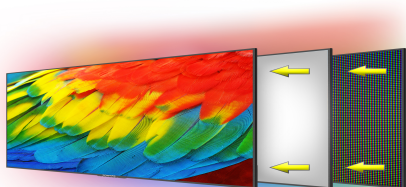

Key Features

LED

With sharper contrasts of light and darks, LED display delivers a vast array of rich colors, ensuring that moving images have never been so pleasing to the eyes.