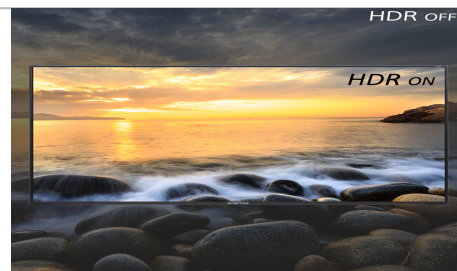

Key Features

LED

With sharper contrasts of light and darks, LED display delivers a vast array of rich colors, ensuring that moving images have never been so pleasing to the eyes.

UHD Upscaling

Breathing new life into the colors of older movies and shows, UHD Upscaling upgrades SD, HD, FHD resolution nearly to the level of the masterful 4K picture quality the UHD display has to offer.

HDR

HDR (High Dynamic Range) delivers the most stunning brights and darks that the naked eye has ever witnessed on a 4K UHD TV.

Multiple Ports

3 HDMI ports deliver sharply crafted images during fast-paced action scenes. Component & Composite ports provide analog video. Audio In, a headphone jack, & optical out enhance audio.