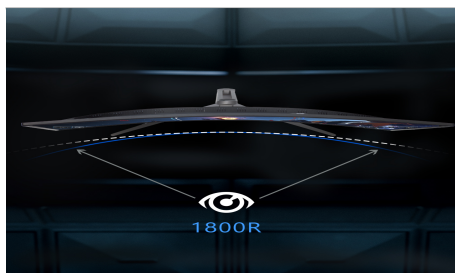

### 1800R Curved Display

The 1800R degree curved design immerses you into all of the action no matter where you choose to sit in the room.