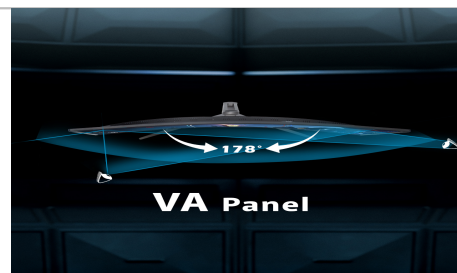

VA Panel

The VA (Vertical Alignment) panel makes its mark by delivering advanced refresh rates, sharper contrast ratios, and stellar viewing angles. All of these assets make this panel ideal for gaming and artistic pursuits.