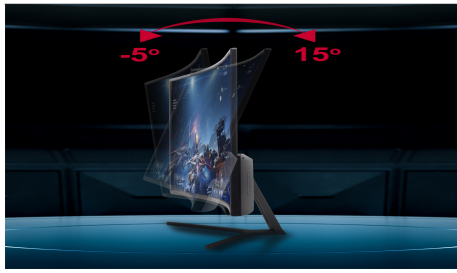

Key Features

Tiltable Display

A display that tilts 15° backward and 5° forward allows you to find a sweet spot that bridges clarity and comfort.