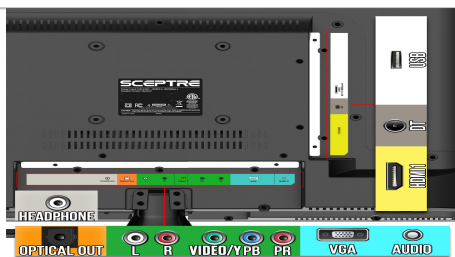

Key Features

LED

With sharper contrasts of light and darks, LED display delivers a vast array of rich colors, ensuring that moving images have never been so pleasing to the eyes.

Multiple Ports

For this LED HD TV, connectivity is key. Three HDMI ports will transport visuals and audio from all of your HD devices to the TV. One VGA port is included to connect all your analog video sources. Component and composite ports will support resolutions up to 1080P FHD. Connect to your favorite audio devices with the headphone jack and optical output.