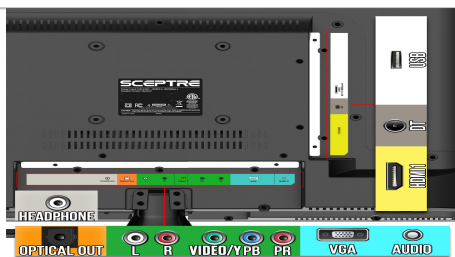

VGA (# of Ports)	1 x VGA
Component (YPbPr) Input	Yes
3.5mm Headphone Jack (Output)	Yes
Supported VGA Signals	Up to 720P @ 60Hz
USB	1 x USB
Composite Video	Yes

Mechanical Features

Chassis Colors	black
Stand Detachable	Yes
Bezel Width	Side/Top:16.5/Bottom: 21.7
VESA Mount Pattern (mm)	100mm x 100mm
VESA Mount Screw Size (mm)	M4 x 20 (4 pcs.)
Stand Screw Size & Quantity (mm)	M4 x 12 (4pcs.)

Regulations / Certifications

Regulations	FCC, ISTA , ETL
Certifications	Energy Star, HDMI

Warranty

Limited Parts and Labor	One Year
-------------------------	----------

What's in the Box?

Power Cable	1 x AC Cord
Accessories	Display x 1, Stand x 1 (Left & Right legs), User Guide x 1, Warranty Card x 1, Stand Screws x 4, Screwdriver x 1, Remote Control x 1, User Manual x 1
Remote Control Model No	

Key Features

LED

With sharper contrasts of light and darks, LED display delivers a vast array of rich colors, ensuring that moving images have never been so pleasing to the eyes.

Multiple Ports

For this LED HD TV, connectivity is key. Three HDMI ports will transport visuals and audio from all of your HD devices to the TV. One VGA port is included to connect all your analog video sources. Component and composite ports will support resolutions up to 1080P FHD. Connect to your favorite audio devices with the headphone jack and optical output.

Key Features

CEC

The CEC (Consumer Electronics Control) feature effortlessly allows users to control HDMI connected devices with only one remote.

VESA Wall Mountable

The VESA wall mount provides the ideal position to view your TV and eliminates cable clutter, contributing a stylishly modern addition to your decor.