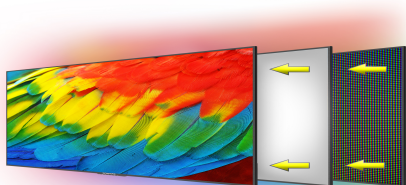

U860CV-UMRD 86" 4K UHD TV

Specification

Display	
Active Screen Size	85.6" Diagonal Viewable
Panel Type	VA (Vertical Alignment)
Native Resolution	3840 x 2160
Refresh Rate	Up to 60Hz Refresh Rate
Aspect Ratio	16:9
Response Time	8ms (G-to-G)
Pixel Pitch	0.4935mm (H) x 0.4935mm (V)
Dynamic Contrast Ratio	1,000,000:1
Color Gamut	NTSC:77%
Color Depth	1.07B
Contrast Ratio	3,000:1
Brightness (Typ.)	300 cd/m ²
Viewing Angle	Vertical: 178°; / Horizontal: 178°;
High Dynamic Range (HDR)	Yes
Backlight Type	Direct Backlit LED
Backlight Life	30,000+ Hours

Key Features

LED

With sharper contrasts of light and darks, LED display delivers a vast array of rich colors, ensuring that moving images have never been so pleasing to the eyes.

UHD Upscaling

Breathing new life into the colors of older movies and shows, UHD Upscaling upgrades SD, HD, FHD resolution nearly to the level of the masterful 4K picture quality the UHD display has to offer.

HDR

HDR (High Dynamic Range) delivers the most stunning brights and darks that the naked eye has ever witnessed on a 4K UHD TV.

Multiple Ports

3 HDMI ports deliver sharply crafted images during fast-paced action scenes. Component & Composite ports provide analog video. Audio In, a headphone jack, & optical out enhance audio.

Key Features

USB Port

Let's you view your pictures as a slideshow or listen to your favorite music via the USB port. Just insert your flash drive into the USB port for the ultimate entertainment.

ARC

ARC (Audio Return Channel) uses a single HDMI connection to send audio from a TV to a sound bar or AV receiver.