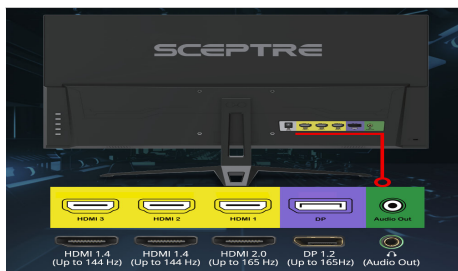

Edgeless Design

Edgeless Design completely immerses you in all the captivating action and wondrous scenery that 1080P resolution and 165Hz refresh rate have to offer.

Key Features

Multiple Ports

While HDMI ports 2 and 3 each deliver an impressive 144Hz refresh rate, one DisplayPort and HDMI 1 produces a stunning 165Hz refresh rate, all in FHD resolution.