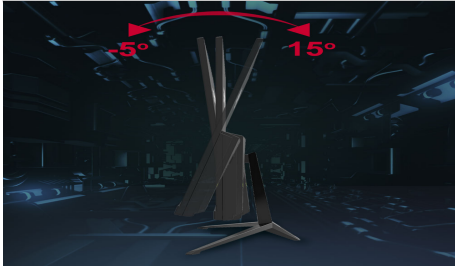

Key Features

Tiltable Display

A display that tilts 15° backward and 5° forward allows you to find a sweet spot that bridges clarity and comfort.