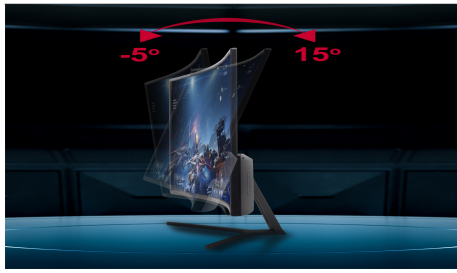

FPS-RTS Game Modes

FPS and RTS are Sceptre's custom set display settings built for an enhanced gaming experience. FPS (First Person Shooter), RTS (Real-Time Strategy).

Security Lock

The Security Lock securely fastens your monitor in place, effectively preventing damage or theft.

Key Features

Tiltable Display

A display that tilts 15° backward and 5° forward allows you to find a sweet spot that bridges clarity and comfort.

VESA Wall Mountable

The VESA wall mount pattern gives you the freedom to select the optimum viewing position for your monitor, eliminate cable clutter, and save valuable space for your gaming and work station.