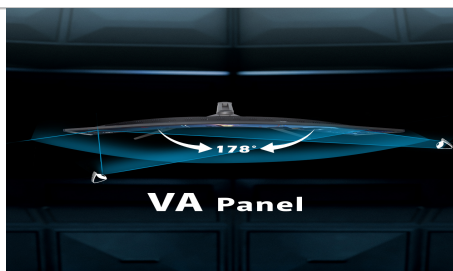

VA Panel

The VA (Vertical Alignment) panel makes its mark by delivering advanced refresh rates, sharper contrast ratios, and stellar viewing angles. All of these assets make this panel ideal for gaming and artistic pursuits.