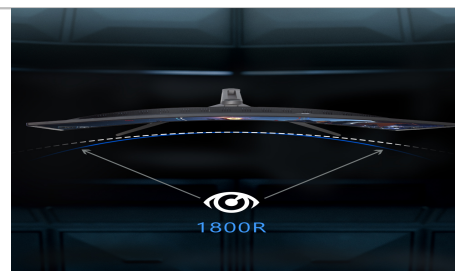

Key Features

LED

With sharper contrasts of light and darks, LED display delivers a vast array of rich colors, ensuring that moving images have never been so pleasing to the eyes.

VA Panel

The VA (Vertical Alignment) panel makes its mark by delivering advanced refresh rates, sharper contrast ratios, and stellar viewing angles. All of these assets make this panel ideal for gaming and artistic pursuits.

1800R Curved Display

The 1800R degree curved design immerses you into all of the action no matter where you choose to sit in the room.

Up to 185Hz Refresh Rate

Performing at more than three times the speed of the standard refresh rate, 185Hz gives gamers an edge in visibility as frames transition instantly, leaving behind no blurred images

Key Features

Tiltable Display

A display that tilts 15° backward and 5° forward allows you to find a sweet spot that bridges clarity and comfort.

VESA Wall Mountable

The VESA wall mount pattern gives you the freedom to select the optimum viewing position for your monitor, eliminate cable clutter, and save valuable space for your gaming and work station.