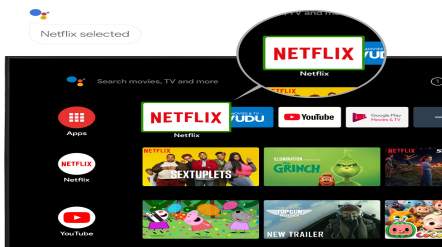

Talk Back

Talk Back will verbally explain each action taken and feature selected with the remote to guide viewers who have difficulty viewing written content on the screen or who would rather rely on auditory instruction to navigate all features on the AndroidTV.