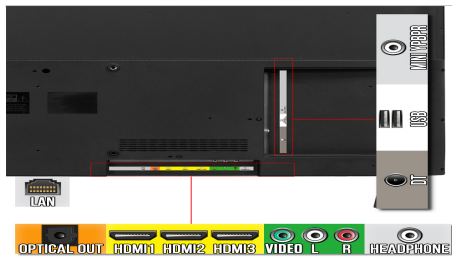

Key Features

Multiple Ports

For this Smart AndroidTV, connectivity is key. Three HDMI ports will transport visuals and audio from all of your 4K UHD devices to the display. Component and Composite ports will support resolutions up to 1080P FHD. Connect to your favorite audio devices with the Headphone Jack and Optical Output. Two USB ports are available for connecting the AndroidTV to laptops, mobile devices, and so much more.