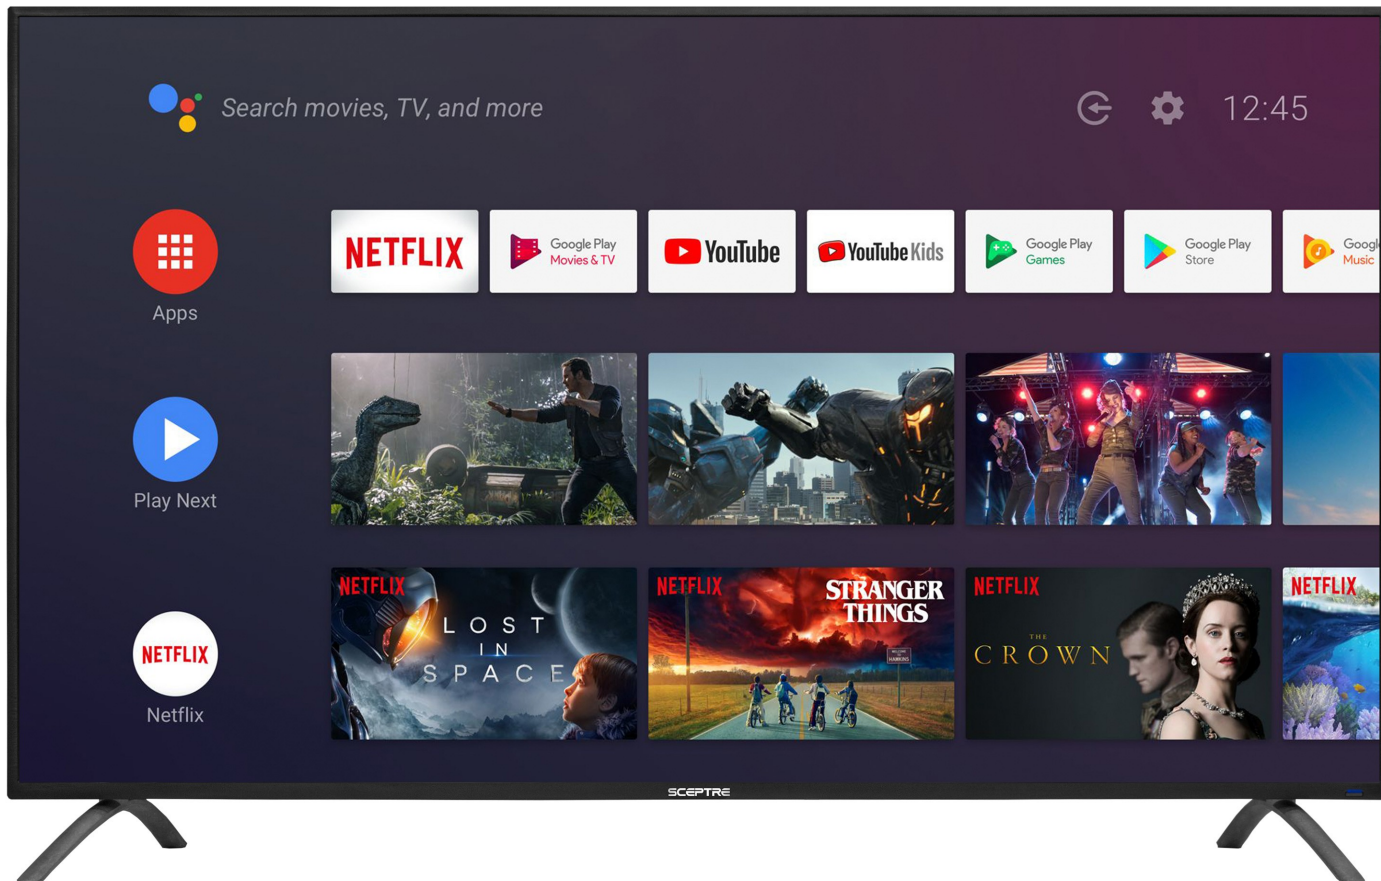

A518CV-UMC 50" Smart AndroidTV

Specification

Display	
Active Screen Size	50" Diagonal Viewable
Native Resolution	3840 x 2160
Refresh Rate	Up to 60Hz Refresh Rate
Aspect Ratio	16:9
Response Time	8ms (GTG)
Pixel Pitch	0.2854mm (H) x 0.2854mm (V)
Dynamic Contrast Ratio	1,000,000:1
Color Gamut	sRGB: 86% DCI-P3:70%
Color Depth	1.07B
Contrast Ratio	4,000:1
Brightness (Typ.)	270 cd/m ²
Viewing Angle	Vertical: 178°; / Horizontal: 178°;
High Dynamic Range (HDR)	Yes
Backlight Type	Direct Backlight
Backlight Life	30,000+ Hours
Surface Treatment	Haze=3% - Top Surface Hardness : 3H

Smart TV

Forget connecting streaming devices. The Sceptre Smart AndroidTV has all the thrilling functionality you crave to connect to all the streaming apps you already love and to explore some new ones along the way. Just click a few buttons or voice a few commands and you will be binge-watching your favorite shows in no time.