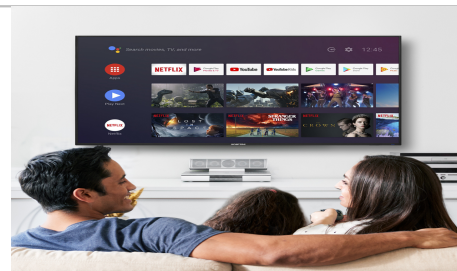

Key Features

LED

With sharper contrasts of light and darks, LED display delivers a vast array of rich colors, ensuring that moving images have never been so pleasing to the eyes.

Google Assistant

Whether you require step-by-step instructions during the set-up process, or an authority to chime in occasionally to figure out a feature, Google Assistant is always there for you. Simply say "Ok Google" or click the mic button on the remote, and Google Assistant will answer your questions and rapidly navigate features for you.

Smart TV

Forget connecting streaming devices. The Sceptre Smart AndroidTV has all the thrilling functionality you crave to connect to all the streaming apps you already love and to explore some new ones along the way. Just click a few buttons or voice a few commands and you will be binge-watching your favorite shows in no time.

Built-in Chromecast

Built-in Chromecast swiftly and wirelessly transports all streaming content from your mobile device or tablet to the AndroidTV. Casting was never so simple.

Talk Back

Talk Back will verbally explain each action taken and feature selected with the remote to guide viewers who have difficulty viewing written content on the screen or who would rather rely on auditory instruction to navigate all features on the AndroidTV.