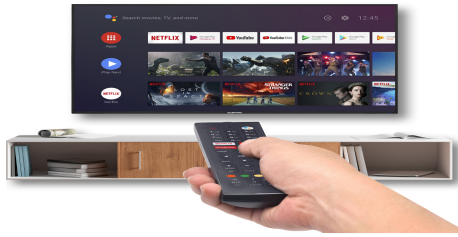

Key Features

Bluetooth Remote

Don't worry about pointing the remote directly at the TV. With this Bluetooth remote, no line of sight is needed and the range is increased, allowing you to ably command all functions on your AndroidTV from any spot and direction in the room.