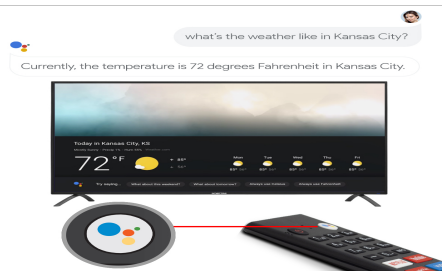

Google Assistant

Whether you require step-by-step instructions during the set-up process, or an authority to chime in occasionally to figure out a feature, Google Assistant is always there for you. Simply say "Ok Google" or click the mic button on the remote, and Google Assistant will answer your questions and rapidly navigate features for you.