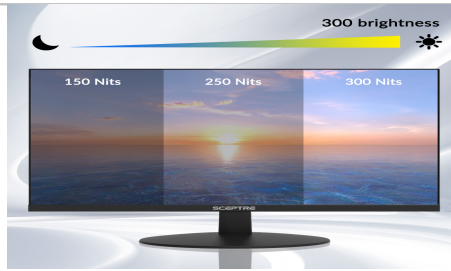

E275W-FPT 27" LED Monitor

Specification

Display	
Active Screen Size	27" Diagonal Viewable
Panel Type	IPS (In-Plane Switching)
Native Resolution	1920 x 1080 Full HD
Refresh Rate	Up to 75Hz Refresh Rate
Aspect Ratio	16:9
Response Time	5ms (G-to-G)
Pixel Pitch	0.3113mm(H) x 0.3113mm(V)
Dynamic Contrast Ratio	1,000,000:1
Color Gamut	99% sRGB
Color Depth	16.7M
Contrast Ratio	3,000:1
Brightness (Typ.)	320 cd/m ²
Viewing Angle	Vertical: 178° / Horizontal: 178°
Backlight Type	Edge-lit LED
Backlight Life	30,000 + Hours
Anti-Flicker	Yes

Key Features

LED

With sharper contrasts of light and darks, LED display delivers a vast array of rich colors, ensuring that moving images have never been so pleasing to the eyes.

320 Brightness

Remarkably vivid colors illuminate the screen like never before with 320 brightness.

Key Features

99% sRGB Color Gamut

With 99% sRGB, our display reveals an astonishing brightness and variance in red, green, and blue color across a wide gamut, providing a more defined and naturalistic display of color in every image.

Tiltable Display

A display that tilts 15° backward and 5° forward allows you to find a sweet spot that bridges clarity and comfort.

VESA Wall Mountable

The VESA wall mount pattern gives you the freedom to select the optimum viewing position for your monitor, eliminate cable clutter, and save valuable space for your gaming and work station.