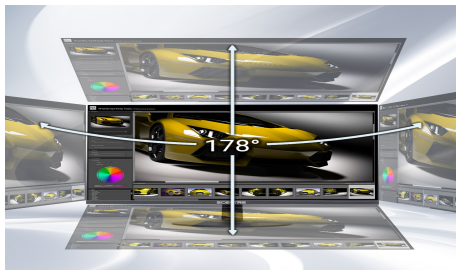

Key Features

LED

With sharper contrasts of light and darks, LED display delivers a vast array of rich colors, ensuring that moving images have never been so pleasing to the eyes.

320 Brightness

Remarkably vivid colors illuminate the screen like never before with 320 brightness.

IPS Panel

The IPS (In-Plane Switching) panel cannot be beat when it comes to consistently delivering top color performance and sharp visibility from multiple viewing angles.

Wide Viewing Angles

Wide viewing angles keep all the action sharply in sight from almost any viewing position while gaming on large monitors or dual-display setup.

Tiltable Display

A display that tilts 15° backward and 5° forward allows you to find a sweet spot that bridges clarity and comfort.

VESA Wall Mountable

The VESA wall mount pattern gives you the freedom to select the optimum viewing position for your monitor, eliminate cable clutter, and save valuable space for your gaming and work station.