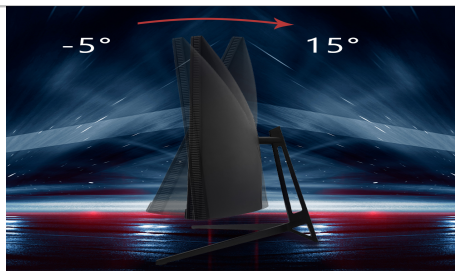

Key Features

1200R Curved Display

The 1200R degree curved design emulates the shape of the human eye, providing razor-sharp clarity from any spot in the room.

LED

With sharper contrasts of light and darks, LED display delivers a vast array of rich colors, ensuring that moving images have never been so pleasing to the eyes.

Anti-Flicker

Provides a crisper picture by preventing the backlight from flickering periodically.

FPS-RTS Game Modes

FPS and RTS are Sceptre's custom set display settings built for an enhanced gaming experience. FPS (First Person Shooter), RTS (Real-Time Strategy).

Key Features

Luminous Back Cover Lights

A colorful LED light illuminates the back cover of the monitor, delivering a uniquely modern design.

Tiltable Display

A display that tilts 15° backward and 5° forward allows you to find a sweet spot that bridges clarity and comfort.