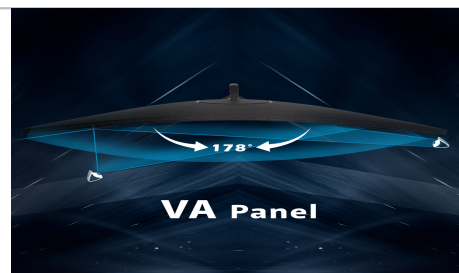

Key Features

1200R Curved Display

The 1200R degree curved design emulates the shape of the human eye, providing razor-sharp clarity from any spot in the room.

LED

With sharper contrasts of light and darks, LED display delivers a vast array of rich colors, ensuring that moving images have never been so pleasing to the eyes.