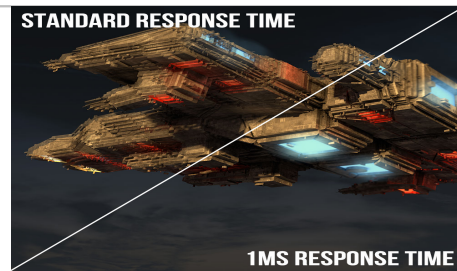

Key Features

IPS Panel

The IPS (In-Plane Switching) panel cannot be beat when it comes to consistently delivering top color performance and sharp visibility from multiple viewing angles.

144Hz Refresh Rate

More than double the standard refresh rate, 144Hz gives gamers an edge in visibility as frames transition instantly, leaving behind no blurred images.

1ms Fast Time (G-to-G)

Colors fade and illuminate instantly with a 1ms response time, eliminating ghosting and piecing together precise imagery during action-packed scenes and gaming.