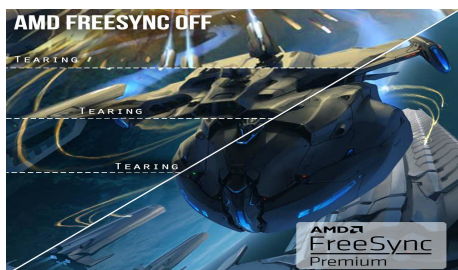

More than double the standard refresh rate, 144Hz gives gamers an edge in visibility as frames transition instantly, leaving behind no blurred images.

1ms Fast Time (G-to-G)

Colors fade and illuminate instantly with a 1ms response time, eliminating ghosting and piecing together precise imagery during action-packed scenes and gaming.