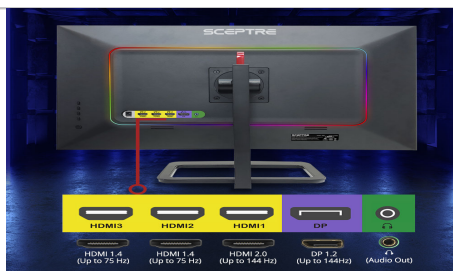

380 Brightness

Remarkably vivid colors illuminate the screen like never before with 380 cd/m² brightness.

Key Features

HDR400

HDR400 (High Dynamic Range) enhances dynamic contrast ratio, illuminating colors up to 50% brighter than SDR while displaying profoundly clear dark colors.

Edgeless Design

Edgeless Design completely immerses you in all the captivating action and wondrous scenery that 1440P resolution and 144Hz refresh rate have to offer.

VESA Wall Mountable

The VESA wall mount pattern gives you the freedom to select the optimum viewing position for your monitor, eliminate cable clutter, and save valuable space for your gaming and work station.