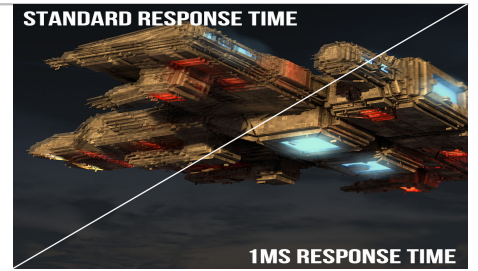

Key Features

IPS Panel

The IPS (In-Plane Switching) panel cannot be beat when it comes to consistently delivering top color performance and sharp visibility from multiple viewing angles.

144Hz Refresh Rate

More than double the standard refresh rate, 144Hz gives gamers an edge in visibility as frames transition instantly, leaving behind no blurred images.

1ms Fast Time (G-to-G)

Colors fade and illuminate instantly with a 1ms response time, eliminating ghosting and piecing together precise imagery during action-packed scenes and gaming.