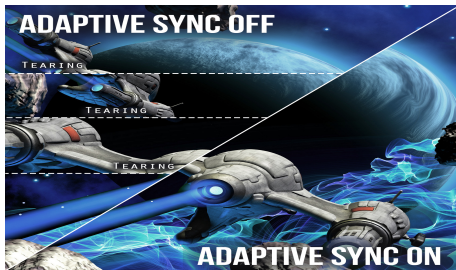

Key Features

IPS Panel

The IPS (In-Plane Switching) panel cannot be beat when it comes to consistently delivering top color performance and sharp visibility from multiple viewing angles.

144Hz Refresh Rate

More than double the standard refresh rate, 144Hz gives gamers an edge in visibility as frames transition instantly, leaving behind no blurred images.

1ms Fast Time (G-to-G)

Colors fade and illuminate instantly with a 1ms response time, eliminating ghosting and piecing together precise imagery during action-packed scenes and gaming.