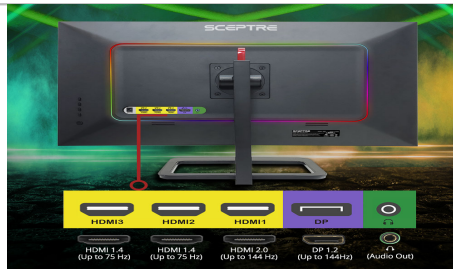

Luminous Backcover Lights

A colorful LED light illuminates the back cover of the monitor, delivering a uniquely modern design.

Key Features

135% sRGB

With 135% sRGB, this monitor offers a wider color gamut than most conventional monitors, giving deeper colors and defining features.