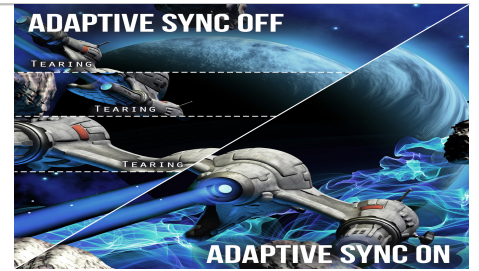

Key Features

IPS Panel

The IPS (In-Plane Switching) panel cannot be beat when it comes to consistently delivering top color performance and sharp visibility from multiple viewing angles.

144Hz Refresh Rate

More than double the standard refresh rate, 144Hz gives gamers an edge in visibility as frames transition instantly, leaving behind no blurred images.

Adaptive Sync

Adaptive Sync is a technology that closes the gap between the graphics card's and the monitor's refresh rates, eliminating image tearing and stuttering in the process.