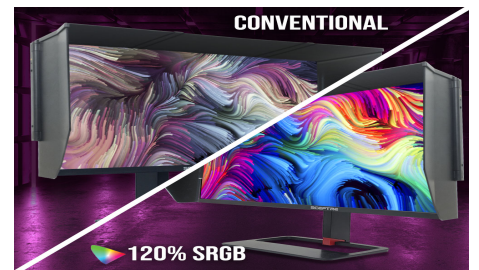

HDR400

HDR400 (High Dynamic Range) enhances dynamic contrast ratio, illuminating colors up to 50% brighter than SDR while displaying profoundly clear dark colors.

380 Brightness

Remarkably vivid colors illuminate the screen like never before with 380 cd/m² brightness.

120% sRGB

With 120% sRGB, this monitor offers a wider color gamut than most conventional monitors, giving deeper colors and defining features.

Key Features

Multiple Ports

The DisplayPort & HDMI 1 deliver up to a stellar 144Hz refresh rate, providing incredible visibility & agility to dominate all gaming competition. The HDMI 2 & 3 provide impressive QHD at up to 75Hz.

Built in Speakers

Perfectly suited to work & gaming settings, built-in speakers deliver robust & smooth audio while saving space on your desk.

Edgeless Design

Edgeless Design completely immerses you in all the captivating action and wondrous scenery that 1440P resolution and 144Hz refresh rate have to offer.