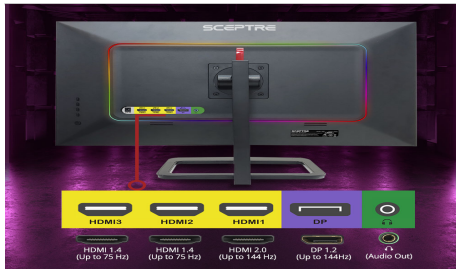

HDR400

HDR400 (High Dynamic Range) enhances dynamic contrast ratio, illuminating colors up to 50% brighter than SDR while displaying profoundly clear dark colors.

380 Brightness

Remarkably vivid colors illuminate the screen like never before with 380 cd/m² brightness.

120% sRGB

With 120% sRGB, this monitor offers a wider color gamut than most conventional monitors, giving deeper colors and defining features.

Key Features

Multiple Ports

The DisplayPort & HDMI 1 deliver up to a stellar 144Hz refresh rate, providing incredible visibility & agility to dominate all gaming competition. The HDMI 2 & 3 provide impressive QHD at up to 75Hz.