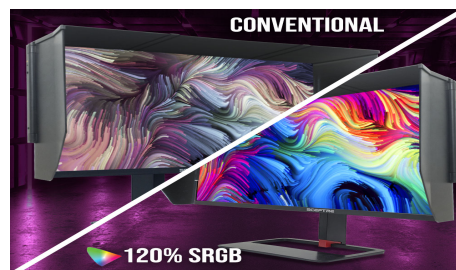

120% sRGB

With 120% sRGB, this monitor offers a wider color gamut than most conventional monitors, giving deeper colors and defining features.