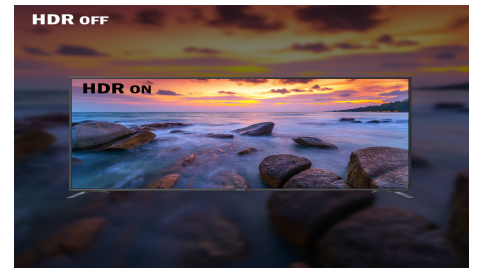

Built-in Chromecast

Built-in Chromecast swiftly and wirelessly transports all streaming content from your mobile device or tablet to the AndroidTV. Casting was never so simple.

Talk Back

Talk Back will verbally explain each action taken and feature selected with the remote to guide viewers who have difficulty viewing written content on the screen or who would rather rely on auditory instruction to navigate all features on the AndroidTV.

HDR

HDR (High Dynamic Range) delivers the most stunning brights and darks that the naked eye has ever witnessed on a Smart AndroidTV.

Key Features

Multiple Ports

For this Smart AndroidTV, connectivity is key. Three HDMI ports will transport visuals and audio from all of your 4K UHD devices to the display. Component and Composite ports will support resolutions up to 1080P FHD. Connect to your favorite audio devices with the Headphone Jack and Optical Output. Two USB ports are available for connecting the AndroidTV to laptops, mobile devices, and so much more.