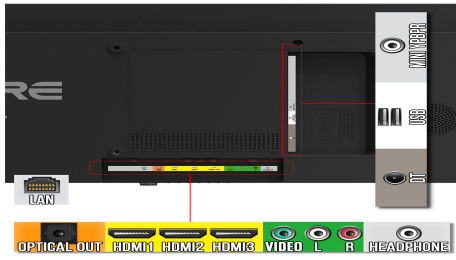

Mechanical Features	
Chassis Colors	Black
Bezel Width	12.31mm
Neck / Stand Detachable	Yes
VESA Mount Pattern (mm)	400 x 200mm
VESA Mount Screw Size (mm)	BM6 x 10mm
Stand Screw Size & Quantity (mm)	PM4 x 25 4PCS
Smart Features(Smart TVs only)	
Pre-installed apps	Netflix, YouTube, Play Store
Wi-Fi standard	g/n/ac
Operating System	Android
Smartphone connectivity	Chromecast
LAN Port	RJ45
Virtual AI voice assistant	Google Assistant
Bluetooth	2.1+EDR / 4.2 / 5.0; Bluetooth Remote
Dimensions	
With Stand (inches, W x H x D)	57.3" x 10.98" x 35.08"
Without Stand (Inches, W x H x D)	57.3" x 2.81" x 33.04"
Carton Box Dimension (inches, W x H x D)	63.5" x 6.88" x 38.2"
Stand Separation Dimension (Inches, W x D)	1487.12mm
Weight	
Net Weight with Stand (lbs)	38.1 lbs
Net Weight without Stand (lbs)	37.5 lbs
Gross Weight (lbs)	55.1 lbs
Power	
Type	Built-in Power Cord
Power Range (V, A, Hz)	AC 100V-260V
Power Consumption (Typical)	180W
Maximum	200W
Standby	0.5W
Sleep	0.5W
Off	0W
Regulations / Certifications	
Regulations	FCC, cTUVus, ISTA, RoHS
Certifications	HDMI
Warranty	
Limited Parts and Labor	One Year
What's in the Box?	
Accessories	Display x 1, Stand x 1 (Left & Right legs), User Guide x 1, Warranty Card x 1, Stand Screws x 4, Screwdriver x 1, Remote Control x 1
Remote Control Model No	<a href="https://www.sceptre.com/Accessories/Remote-Control/Google-Android-TV-Remote-

HDR

HDR (High Dynamic Range) delivers the most stunning brights and darks that the naked eye has ever witnessed on a Smart AndroidTV.

Key Features

Multiple Ports

For this Smart AndroidTV, connectivity is key. Three HDMI ports will transport visuals and audio from all of your 4K UHD devices to the display. Component and Composite ports will support resolutions up to 1080P FHD. Connect to your favorite audio devices with the Headphone Jack and Optical Output. Two USB ports are available for connecting the AndroidTV to laptops, mobile devices, and so much more.