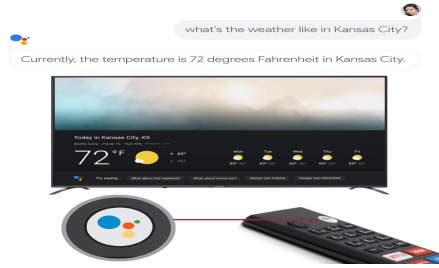

Google Assistant

Whether you require step-by-step instructions during the set-up process, or an authority to chime in occasionally to figure out a feature, Google Assistant is always there for you. Simply say "Ok Google" or click the mic button on the remote, and Google Assistant will answer your questions and rapidly navigate features for you.