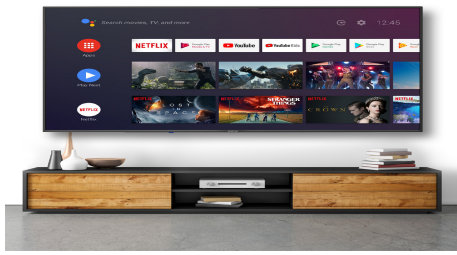

Key Features

VESA Wall Mountable

The VESA wall mount provides the ideal position to view your TV and eliminates cable clutter, contributing a stylishly modern addition to your decor.