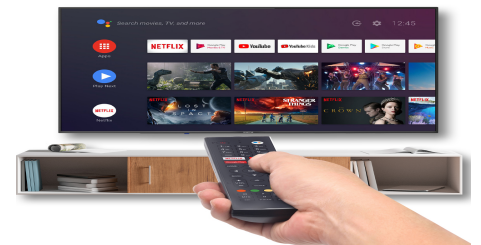

HDMI 2.0

HDMI 2.0 connects all your favorite devices- game consoles, blu-ray devices, laptops- and delivers the best version of the visual and audio content on the 4K display.

USB Port

Let's you view your pictures as a slideshow or listen to your favorite music via the USB port. Just insert your flash drive into the USB port for the ultimate entertainment.

ARC

ARC (Audio Return Channel) uses a single HDMI connection to send audio from a TV to a sound bar or AV receiver.

CEC

The CEC (Consumer Electronics Control) feature effortlessly allows users to control HDMI connected devices with only one remote.