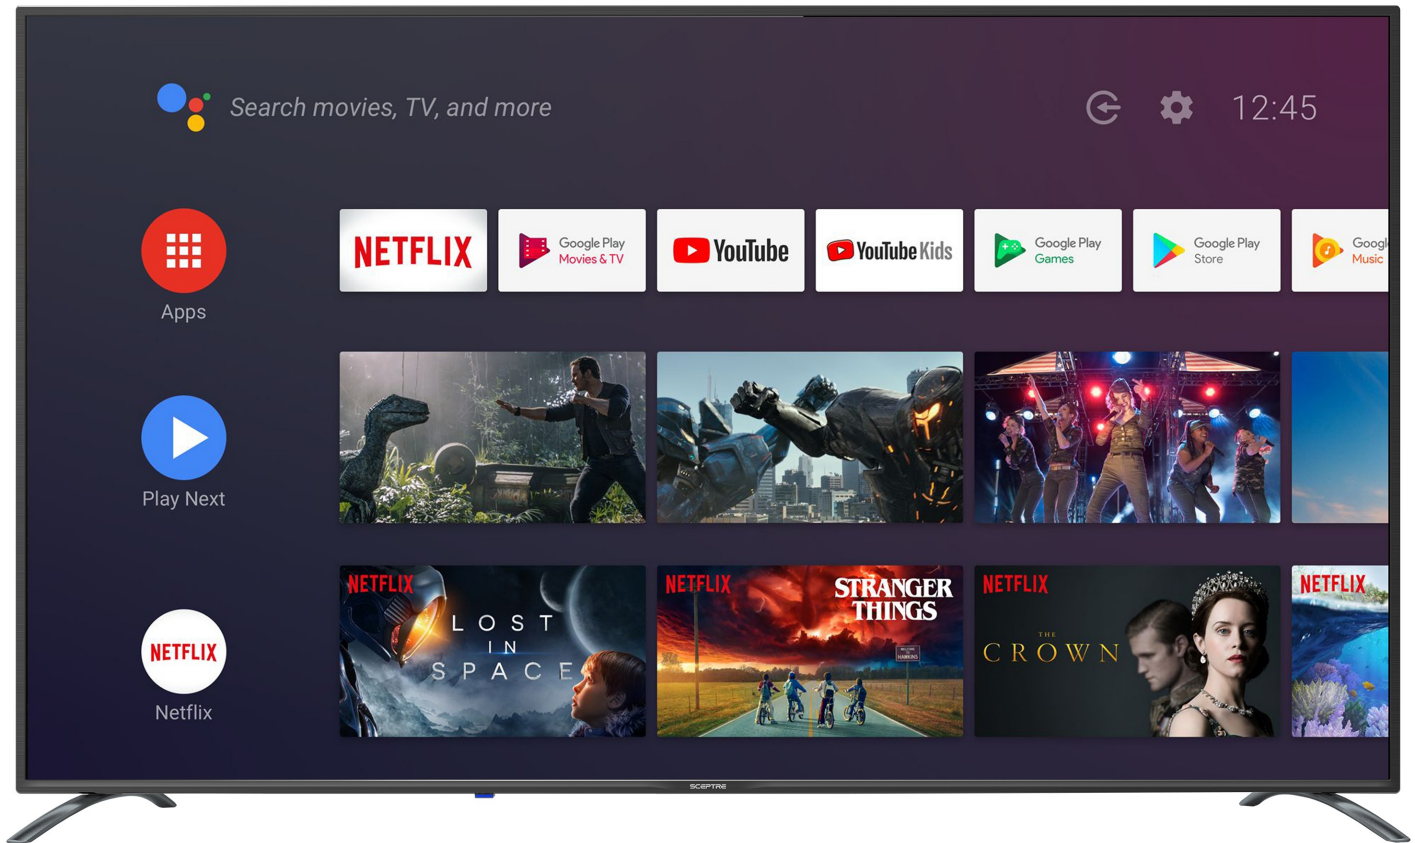

A658CV-U 65" Smart AndroidTV

Specification

Display	
Active Screen Size	65" Diagonal Viewable
Panel Type	VA
Native Resolution	3840 x 2160
Refresh Rate	Up to 60Hz Refresh Rate
Aspect Ratio	16:9
Response Time	8ms GTG
Pixel Pitch	0.372mm (H) x 0.372mm (V)
Dynamic Contrast Ratio	1,000,000:1
Color Gamut	sRGB:82% DCI-P3:68%
Color Depth	1.07B
Contrast Ratio	5,000:1
Brightness (Typ.)	280 cd/m ²
Viewing Angle	Vertical: 178° / Horizontal: 178°
High Dynamic Range (HDR)	Yes
Backlight Type	Direct Backlight
Backlight Life	30,000 + Hours

Mechanical Features	
Chassis Colors	Black
Bezel Width	12.31mm
Neck / Stand Detachable	Yes
VESA Mount Pattern (mm)	400 x 200mm
VESA Mount Screw Size (mm)	BM6 x 10mm
Stand Screw Size & Quantity (mm)	PM4 x 25 4PCS
Smart Features(Smart TVs only)	
Pre-installed apps	Netflix, YouTube, Play Store
Wi-Fi standard	g/n/ac
Operating System	Android
Smartphone connectivity	Chromecast
LAN Port	RJ45
Virtual AI voice assistant	Google Assistant
Bluetooth	2.1+EDR / 4.2 / 5.0; Bluetooth Remote
Dimensions	
With Stand (inches, W x H x D)	57.3" x 10.98" x 35.08"
Without Stand (Inches, W x H x D)	57.3" x 2.81" x 33.04"
Carton Box Dimension (inches, W x H x D)	63.5" x 6.88" x 38.2"
Stand Separation Dimension (Inches, W x D)	1487.12mm
Weight	
Net Weight with Stand (lbs)	38.1 lbs
Net Weight without Stand (lbs)	37.5 lbs
Gross Weight (lbs)	55.1 lbs
Power	
Type	Built-in Power Cord
Power Range (V, A, Hz)	AC 100V-260V
Power Consumption (Typical)	180W
Maximum	200W
Standby	0.5W
Sleep	0.5W
Off	0W
Regulations / Certifications	
Regulations	FCC, cTUVus, ISTA, RoHS
Certifications	HDMI
Warranty	
Limited Parts and Labor	One Year
What's in the Box?	
Accessories	Display x 1, Stand x 1 (Left & Right legs), User Guide x 1, Warranty Card x 1, Stand Screws x 4, Screwdriver x 1, Remote Control x 1
Remote Control Model No	<a href="https://www.sceptre.com/Accessories/Remote-Control/Google-Android-TV-Remote-