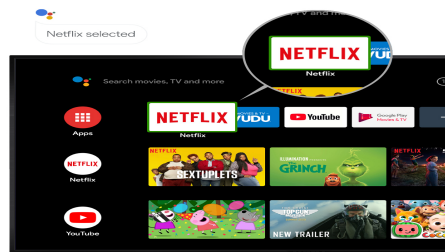

Talk Back

Talk Back will verbally explain each action taken and feature selected with the remote to guide viewers who have difficulty viewing written content on the screen or who would rather rely on auditory instruction to navigate all features on the AndroidTV.