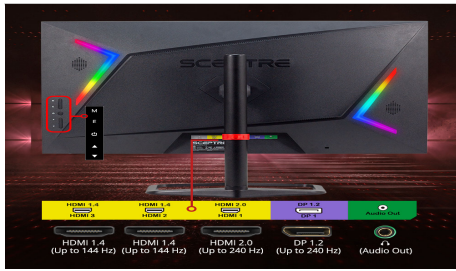

Edgeless Design

Edgeless Design completely immerses you in all the captivating action and extraordinary scenery that FHD resolution & 240Hz refresh rate have to offer.

Key Features

Expansive Connectivity

The DisplayPort & HDMI1 deliver up to 240Hz refresh rate, providing incredible visibility & agility to beat your standard player. The HDMI 2 & 3 provide impressive 144Hz refresh rate.

Ergonomic Design

Raise, lower, swivel, and tilt, the ergonomic design allows you to position the monitor according to your unique preferences.