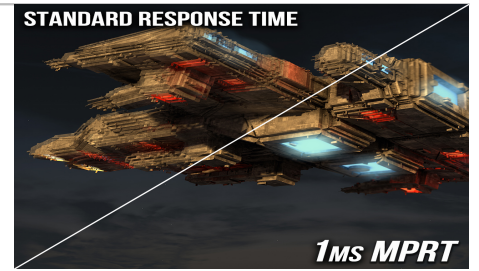

Key Features

LED

With sharper contrasts of light and darks, LED display delivers a vast array of rich colors, ensuring that moving images have never been so pleasing to the eyes.

240Hz Refresh Rate

Stay above the pack with 240Hz, giving you an edge in performance as frames transition instantly.

Blur Reduction

With 1ms Blur Reduction, motion blur is eliminated and exceptionally crisp imagery is visible in the midst of chaotic combat.

Deeper Colors

With 99% sRGB, this monitor offers a wider color gamut than most conventional monitors, giving deeper colors and defining features.