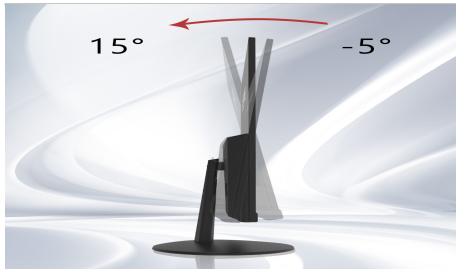

Anti-Flicker

Provides a crisper picture by preventing the backlight from flickering periodically.

Key Features

Tiltable Display

A display that tilts 15° backward and 5° forward allows you to find a sweet spot that bridges clarity and comfort.

VESA Wall Mountable

The VESA wall mount pattern gives you the freedom to select the optimum viewing position for your monitor, eliminate cable clutter, and save valuable space for your gaming and work station.