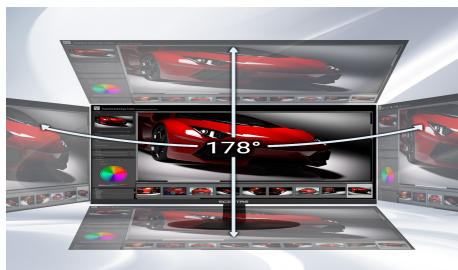

Key Features

LED

With sharper contrasts of light and darks, LED display delivers a vast array of rich colors, ensuring that moving images have never been so pleasing to the eyes.

IPS Panel

The IPS (In-Plane Switching) panel cannot be beat when it comes to consistently delivering top color performance and sharp visibility from multiple viewing angles.

320 Brightness

Remarkably vivid colors illuminate the screen like never before with 320 brightness.

Wide Viewing Angles

Wide viewing angles keep all the action sharply in sight from almost any viewing position while gaming on large monitors or dual-display setup.