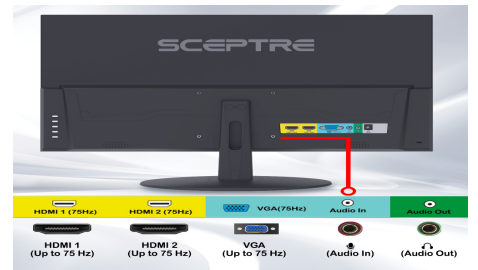

Edgeless Design

Edgeless Design completely immerses you in all the captivating action and electrifying scenery that 1920 x 1080 resolution and 75Hz refresh rate have to offer.

Multiple Ports

Two HDMI ports and one VGA port provide up to 75Hz refresh rate, refining picture clarity in all action-packed gaming sequences and graphic design projects. Audio In and a Headphone Jack provide diverse audio options.