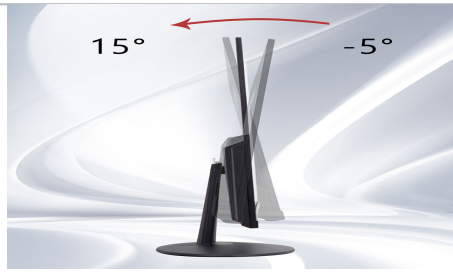

Edgeless Design

Edgeless Design completely immerses you in all the captivating action and electrifying scenery that 1920 x 1080 resolution and 75Hz refresh rate have to offer.

Multiple Ports

Two HDMI ports and one VGA port provide up to 75Hz refresh rate, refining picture clarity in all action-packed gaming sequences and graphic design projects. Audio In and a Headphone Jack provide diverse audio options.

Key Features

Built in Speakers

Perfectly suited to work & gaming settings, built-in speakers deliver robust & smooth audio while saving space on your desk.

Tiltable Display

A display that tilts 15° backward and 5° forward allows you to find a sweet spot that bridges clarity and comfort.

VESA Wall Mountable

The VESA wall mount pattern gives you the freedom to select the optimum viewing position for your monitor, eliminate cable clutter, and save valuable space for your gaming and work station.