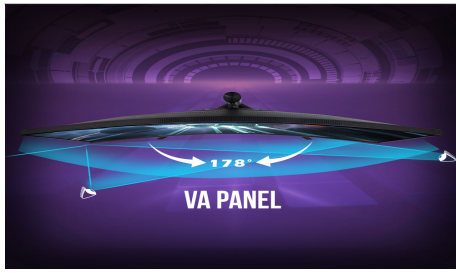

Specification

Display	
Active Screen Size	27" Diagonal Viewable
Panel Type	Vertical Alignment (VA)
Curvature	1500R
Native Resolution	2560 x 1440
Refresh Rate	Up to 165Hz Refresh Rate
Aspect Ratio	16:9
Response Time	1ms Blur Reduction
Pixel Pitch	0.2331 x 0.2331mm
Dynamic Contrast Ratio	1,000,000:1
Color Gamut	99% sRGB
Color Depth	16.7 million
Contrast Ratio	4,000:1
Brightness (Typ.)	440 cd/m ²
Viewing Angle	Vertical: 178°; / Horizontal: 178°;
High Dynamic Range (HDR)	VESA DisplayHDR400
Backlight Type	Edge-Lit LED

Key Features

Vertical Alignment Panel

The VA (Vertical Alignment) panel makes its mark by delivering advanced refresh rates, sharper contrast ratios, and stellar viewing angles. All of these assets make this panel ideal for gaming and artistic pursuits.

VESA Wall Mountable

The VESA wall mount pattern gives you the freedom to select the optimum viewing position for your monitor, eliminate cable clutter, & save valuable space for your gaming & work station.