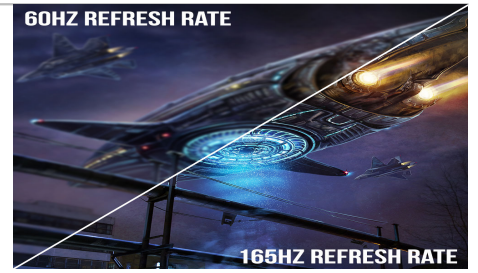

Key Features

Vertical Alignment Panel

The VA (Vertical Alignment) panel makes its mark by delivering advanced refresh rates, sharper contrast ratios, and stellar viewing angles. All of these assets make this panel ideal for gaming and artistic pursuits.

QHD Resolution

Quad (QHD) resolution is aptly named for having four times more pixels (2560 × 1440) than HD and delivers a splash of transcendent color and piercing clarity.

165Hz Refresh Rate

Stay above the pack with 165Hz, giving you an edge in performance as frames transition instantly.