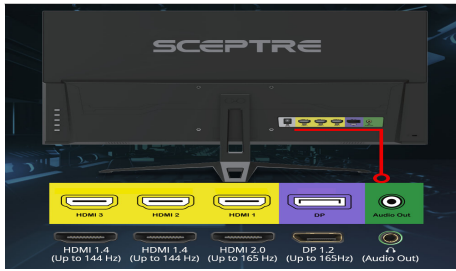

Key Features

Multiple Ports

While HDMI ports 2 and 3 each deliver an impressive 144Hz refresh rate, one DisplayPort and HDMI 1 produces a stunning 165Hz refresh rate, all in FHD resolution.