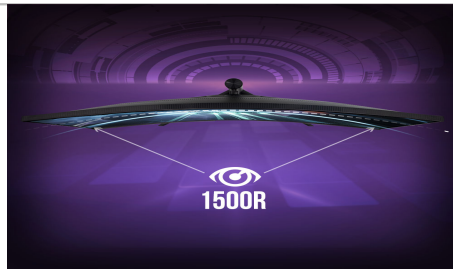

C325B-QWD168 32" Curved Quad HD Gaming Monitor

Specification

Display	
Active Screen Size	31.5" Diagonal Viewable
Panel Type	Vertical Alignment (VA)
Curvature	1500R
Native Resolution	2560 x 1440 Quad HD
Refresh Rate	Up to 165Hz Refresh Rate
Aspect Ratio	16:9
Response Time	1ms Blur Reduction
Pixel Pitch	0.2724x0.2724 mm
Dynamic Contrast Ratio	1,000,000:1
Color Gamut	99% sRGB
Color Depth	16.7 million
Contrast Ratio	3,000:1
Brightness (Typ.)	420 cd/m ²
Viewing Angle	Vertical: 178°; / Horizontal: 178°;
High Dynamic Range (HDR)	VESA DisplayHDR400
Backlight Type	Edge-Lit LED

Key Features

Vertical Alignment Panel

The VA (Vertical Alignment) panel makes its mark by delivering advanced refresh rates, sharper contrast ratios, and stellar viewing angles. All of these assets make this panel ideal for gaming and artistic pursuits.