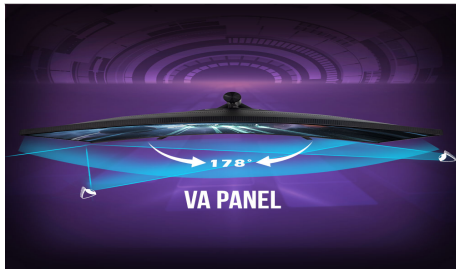

C325B-QWD168 32" Curved Quad HD Gaming Monitor

Specification

Display	
Active Screen Size	31.5" Diagonal Viewable
Panel Type	Vertical Alignment (VA)
Curvature	1500R
Native Resolution	2560 x 1440 Quad HD
Refresh Rate	Up to 165Hz Refresh Rate
Aspect Ratio	16:9
Response Time	1ms Blur Reduction
Pixel Pitch	0.2724x0.2724 mm
Dynamic Contrast Ratio	1,000,000:1
Color Gamut	99% sRGB
Color Depth	16.7 million
Contrast Ratio	3,000:1
Brightness (Typ.)	420 cd/m ²
Viewing Angle	Vertical: 178°; / Horizontal: 178°;
High Dynamic Range (HDR)	VESA DisplayHDR400
Backlight Type	Edge-Lit LED

Key Features

Vertical Alignment Panel

The VA (Vertical Alignment) panel makes its mark by delivering advanced refresh rates, sharper contrast ratios, and stellar viewing angles. All of these assets make this panel ideal for gaming and artistic pursuits.

Key Features

VESA Wall Mountable

The VESA wall mount pattern gives you the freedom to select the optimum viewing position for your monitor, eliminate cable clutter, & save valuable space for your gaming & work station.