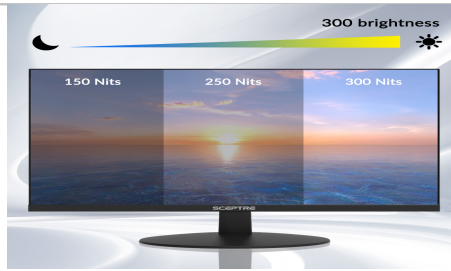

### Specification

Display	
Active Screen Size	27" Diagonal Viewable
Panel Type	IPS (In-Plane Switching)
Native Resolution	1920 x 1080 Full HD
Refresh Rate	Up to 75Hz Refresh Rate
Aspect Ratio	16:9
Response Time	5ms (G-to-G)
Pixel Pitch	0.3113mm(H) x 0.3113mm(V)
Dynamic Contrast Ratio	1,000,000:1
Color Gamut	99% sRGB
Color Depth	16.7M
Contrast Ratio	3,000:1
Brightness (Typ.)	320 cd/m <sup>2</sup>
Viewing Angle	Vertical: 178°; / Horizontal: 178°;
Backlight Type	Edge-lit LED
Backlight Life	30,000 + Hours
Anti-Flicker	Yes

### LED

With sharper contrasts of light and darks, LED display delivers a vast array of rich colors, ensuring that moving images have never been so pleasing to the eyes.

### 320 Brightness

Remarkably vivid colors illuminate the screen like never before with 320 brightness.

### Tiltable Display

A display that tilts 15° backward and 5° forward allows you to find a sweet spot that bridges clarity and comfort.