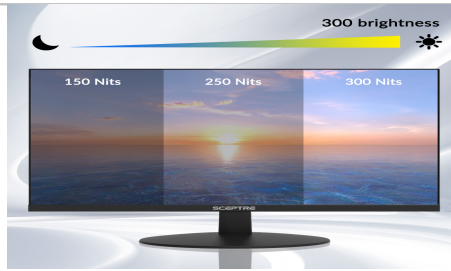

## Specification

Display	
Active Screen Size	27" Diagonal Viewable
Panel Type	IPS (In-Plane Switching)
Native Resolution	1920 x 1080 Full HD
Refresh Rate	Up to 75Hz Refresh Rate
Aspect Ratio	16:9
Response Time	5ms (G-to-G)
Pixel Pitch	0.3113mm(H) x 0.3113mm(V)
Dynamic Contrast Ratio	1,000,000:1
Color Gamut	99% sRGB
Color Depth	16.7M
Contrast Ratio	3,000:1
Brightness (Typ.)	320 cd/m <sup>2</sup>
Viewing Angle	Vertical: 178°; / Horizontal: 178°;
Backlight Type	Edge-lit LED
Backlight Life	30,000 + Hours
Anti-Flicker	Yes

### LED

With sharper contrasts of light and darks, LED display delivers a vast array of rich colors, ensuring that moving images have never been so pleasing to the eyes.

### Tiltable Display

A display that tilts 15° backward and 5° forward allows you to find a sweet spot that bridges clarity and comfort.