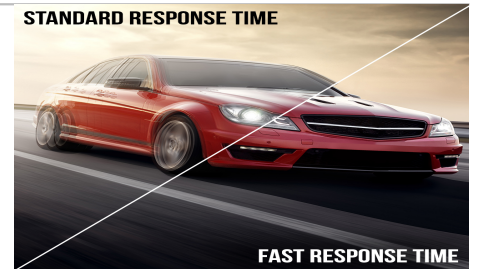

75Hz Refresh Rate

With 75Hz refresh rate, images change faster and smoother than the standard, reducing screen tearing

Fast Response Time

Fast response times reduce ghosting & blurring while transitioning pixels, always keeping the enemy & terrain precisely in focus during chaotic moments.