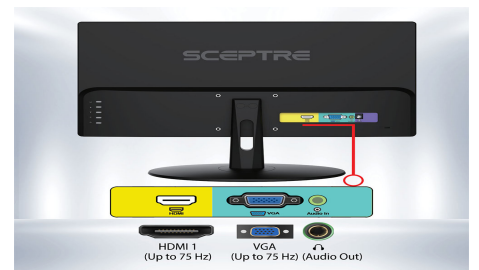

Multiple Ports

The HDMI, and VGA ports accelerate refresh rate up to 75Hz, providing the visual edge you need to defeat the competition during all of your gaming exploits.