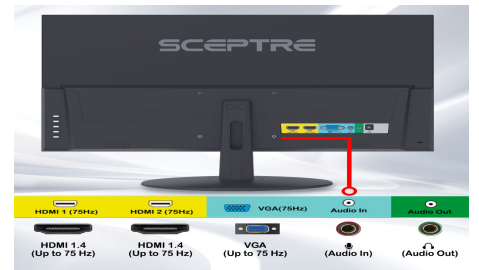

Multiple Ports

The HDMI, and VGA ports accelerate refresh rate up to 75Hz, providing the visual edge you need to defeat the competition during all of your gaming exploits.