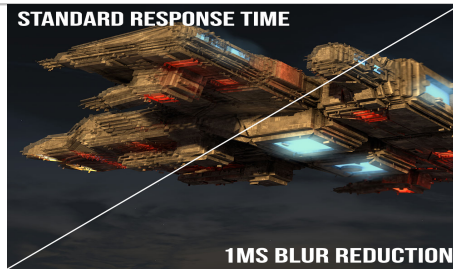

1ms Response Time

Colors fade and illuminate instantly with a 1ms response time, eliminating ghosting and piecing together precise imagery during action-packed scenes and gaming.