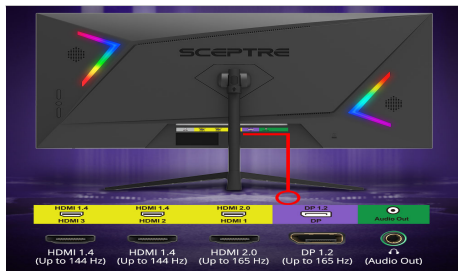

106% sRGB

With 106% sRGB, this monitor offers a wider color gamut than most conventional monitors, giving deeper colors and defining features.

300 Brightness

Stunning and vivid colors illuminate the screen like never before with 300 cd/m² brightness.

Edgeless Design

Edgeless Design completely immerses you in all the captivating action and electrifying scenery that 1920 x 1080 resolution and 165Hz refresh rate have to offer.

Key Features

Multiple Ports

A colorful LED light illuminates the back cover of the monitor, delivering a uniquely modern design.

Ergonomic Design

Raise, lower, swivel, and tilt, the ergonomic design allows you to position the monitor according to your unique preferences.