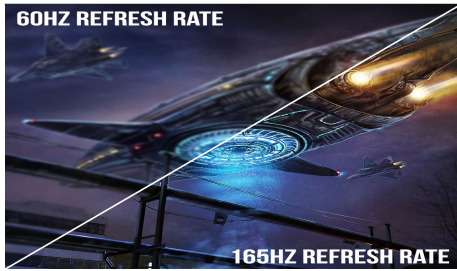

Key Features

165Hz Refresh Rate

Stay above the pack with 165Hz, giving you an edge in performance as frames transition instantly.