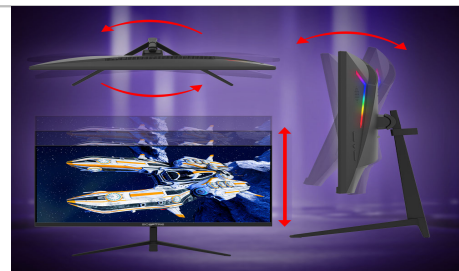

Edgeless Design

Edgeless Design completely immerses you in all the captivating action and electrifying scenery that 1920 x 1080 resolution and 165Hz refresh rate have to offer.

Key Features

Multiple Ports

A colorful LED light illuminates the back cover of the monitor, delivering a uniquely modern design.

Ergonomic Design

Raise, lower, swivel, and tilt, the ergonomic design allows you to position the monitor according to your unique preferences.

VESA Wall Mountable

The VESA wall mount pattern gives you the freedom to select the optimum viewing position for your monitor, eliminate cable clutter, and save valuable space for your gaming and work station.