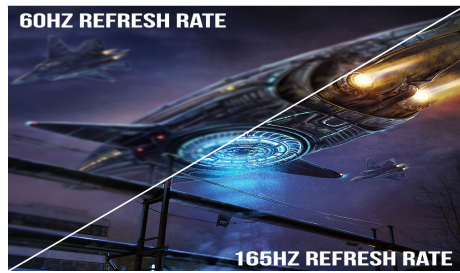

Key Features

165Hz Refresh Rate

Stay above the pack with 165Hz, giving you an edge in performance as frames transition instantly.