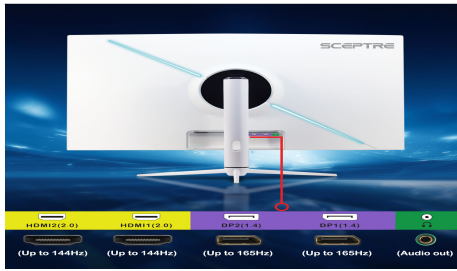

Key Features

Multiple Ports

The DisplayPorts deliver up to 144Hz refresh rate, providing incredible visibility & agility to beat your standard player. Both HDMI ports provide an impressive 144hz refresh rate.