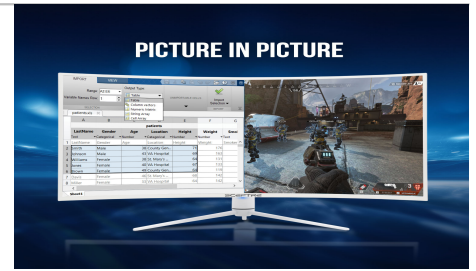

3000R Curvature

The 3000R degree curved design immerses you completely into the gaming landscape, allowing you to spot all threats and opportunities before all of your competitors.

Key Features

Multiple Ports

The DisplayPorts deliver up to 144Hz refresh rate, providing incredible visibility & agility to beat your standard player. Both HDMI ports provide an impressive 144hz refresh rate.

Built in Speakers

Perfectly suited to work & gaming settings, built-in speakers deliver robust & smooth audio while saving space on your desk.

Picture By Picture

With Picture By Picture integrated into our monitor, double your workflow with side by side inputs from dual sources, whether you're comparing charts and worksheets or gaming and streaming. Our Sceptre Ultrawide monitor can simultaneously display two separate sources at the same time.

Raise, lower, swivel, and tilt, the ergonomic design allows you to position the monitor according to your unique preferences.

VESA Wall Mountable

The VESA wall mount pattern gives you the freedom to select the optimum viewing position for your monitor, eliminate cable clutter, and save valuable space for your gaming and work station.