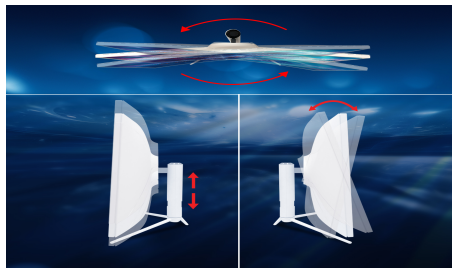

Ergonomic Design

Raise, lower, swivel, and tilt, the ergonomic design allows you to position the monitor according to your unique preferences.