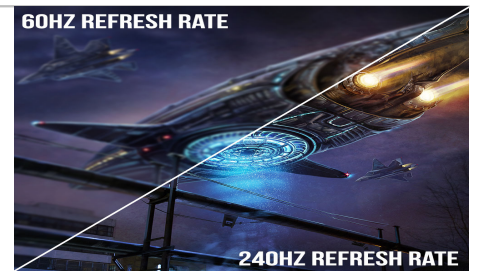

240Hz Refresh Rate

Stay above the pack with 240Hz, giving you an edge in performance as frames transition instantly.