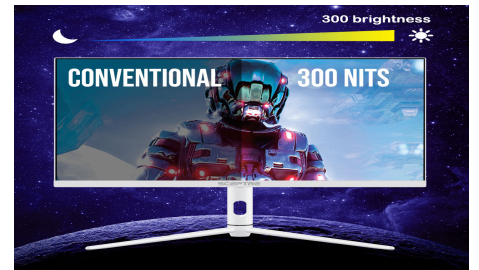

E248B-FWN240W 23.8" NEBULA LED 240Hz Gaming Monitor

Specification

Display	
Active Screen Size	23.8" Diagonal Viewable
Panel Type	TN (Twisted Nematic)
Native Resolution	1920 x 1080 Full HD
Refresh Rate	Up to 240Hz Refresh Rate
Aspect Ratio	16:9
Response Time	1 ms Blur Reduction
Pixel Pitch	0.2745 (H) x 0.2745 (V) mm
Dynamic Contrast Ratio	1,000,000:1
Color Gamut	96% sRGB
Color Depth	16.7m
Contrast Ratio	1000:1
Brightness (Typ.)	300 cd/m ²
Viewing Angle	Vertical: 160° / Horizontal: 170°
High Dynamic Range (HDR)	N/A
Backlight Type	Edge-Lit LED
Backlight Life	30,000+ Hours

Key Features

1ms Response Time

Colors fade and illuminate instantly with a 1ms response time, eliminating ghosting and piecing together precise imagery during action-packed scenes and gaming.

1080P FHD Resolution

96% sRGB

With 96% sRGB, this monitor offers a wider color gamut than most conventional monitors, giving deeper colors and defining features.

300 Brightness

Stunning and vivid colors illuminate the screen like never before with 300 cd/m² brightness.