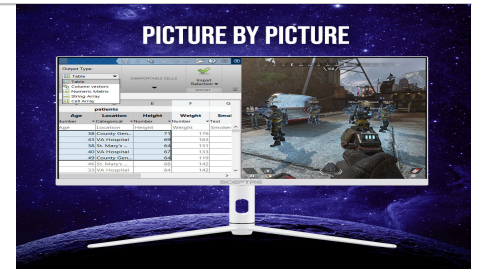

Key Features

Multiple Ports

The DisplayPort and HDMI 1 deliver up to 240Hz refresh rate, providing incredible visibility & agility to beat your standard player. The HDMI 2 and USB-C ports provide an impressive 144Hz refresh rate.

Picture in Picture

Picture In Picture allows our users to multitask and overlay a secondary source to display anything you desire. Expand your workflow with our Sceptre Gaming monitor.

Picture by Picture

With Picture By Picture integrated into our monitor, double your workflow with side by side inputs from dual sources, whether you're comparing charts and worksheets or gaming and streaming. Our Sceptre monitor can simultaneously display two separate sources at the same time.