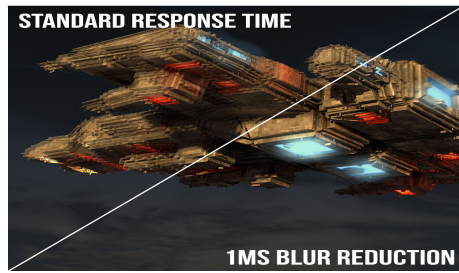

Key Features

1ms Response Time

Colors fade and illuminate instantly with a 1ms response time, eliminating ghosting and piecing together precise imagery during action-packed scenes and gaming.