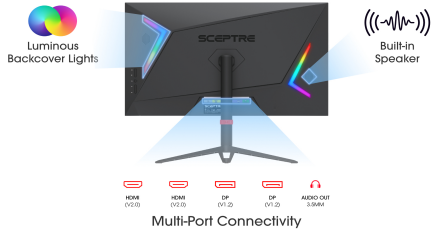

Multi-port Connectivity