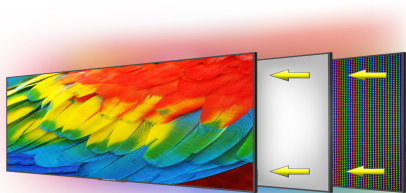

Key Features

LED

With sharper contrasts of light and darks, LED display delivers a vast array of rich colors, ensuring that moving images have never been so pleasing to the eyes.