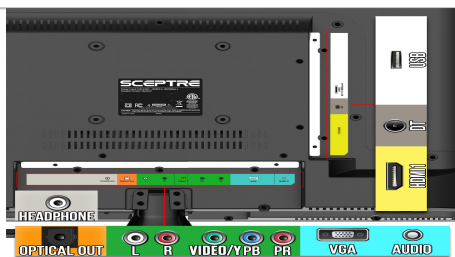

VGA (# of Ports)	1 x VGA
Component (YPbPr) Input	Yes
3.5mm Headphone Jack (Output)	Yes
Supported VGA Signals	Up to 1920 x 1080 resolution @ 60Hz; 480i, 480p, 720p, 1080i, 1080p
USB	1 x USB
Supported Component Signals	Up to 1920 x 1080 resolution @ 60Hz; 480i, 480p, 720p, 1080i, 1080p
Composite Video	Yes
Supported Composite Video Signals	Up to 1920 x 1080 resolution @ 60Hz; 480i, 480p, 720p, 1080i, 1080p
<b>Mechanical Features</b>	
Chassis Colors	black
Stand Detachable	Yes
Bezel Width	Side/Top:16.5/Bottom: 21.7
VESA Mount Pattern (mm)	100mm x 100mm
VESA Mount Screw Size (mm)	M4 x 20 (4 pcs.)
Stand Screw Size & Quantity (mm)	M4 x 12 (4pcs.)
<b>Dimensions</b>	
With Stand (inches, W x H x D)	21.91" x 6.93" x 14.5"
Without Stand (Inches, W x H x D)	21.91" x 13.15" x 3.4"
Carton Box Dimension (inches, W x H x D)	23.82" x 15.55" x 5.3"
Stand Separation Dimension (Inches, W x D)	10.23" x 6.92" x 1.4"
<b>Weight</b>	
Net Weight with Stand (lbs)	5.35 lbs
Net Weight without Stand (lbs)	4.84 lbs
Gross Weight (lbs)	7.9 lbs
<b>Power</b>	
Type	AC Cord
Power Range (V, A, Hz)	100-240V 50-60Hz
Power Consumption (Typical)	33W
Maximum	42W
Standby	<0.5W
Sleep	<0.5W
Off	<0.5W
<b>Regulations / Certifications</b>	
Regulations	FCC, ISTA , ETL
Certifications	Energy Star, HDMI
<b>Warranty</b>	
Limited Parts and Labor	One Year
<b>What's in the Box?</b>	
Power Cable	1 x AC Cord
Accessories	Display x 1, Stand x 1 (Left & Right legs), User Guide x 1, Warranty Card x 1, Stand Screws x 4, Screwdriver x 1, Remote Control x 1, User Manual x 1
Remote Control Model No	<a

### Multiple Ports

For this LED HD TV, connectivity is key. Three HDMI ports will transport visuals and audio from all of your HD devices to the TV. One VGA port is included to connect all your analog video sources. Component and composite ports will support resolutions up to 1080P FHD. Connect to your favorite audio devices with the headphone jack and optical output.