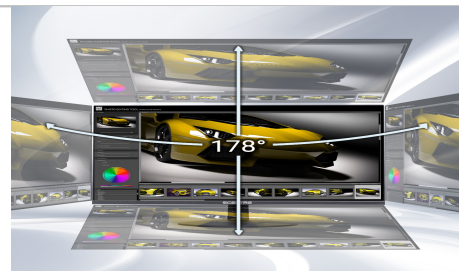

Key Features

1080P FHD Resolution

With a little over 2 million pixels, 1080P resolution means 1920x1080 pixels on your display. Over 2x the resolution of 720P, see the finer sharp detail in everything on screen.

IPS Panel

The IPS (In-Plane Switching) panel cannot be beat when it comes to consistently delivering top color performance and sharp visibility from multiple viewing angles.

Wide Viewing Angles

Wide viewing angles keep all the action sharply in sight from almost any viewing position while gaming on large monitors or dual-display setup.

Tiltable Display

A display that tilts 15° backward and 5° forward allows you to find a sweet spot that bridges clarity and comfort.

VESA Wall Mountable

The VESA wall mount pattern gives you the freedom to select the optimum viewing position for your monitor, eliminate cable clutter, and save valuable space for your gaming and work station.