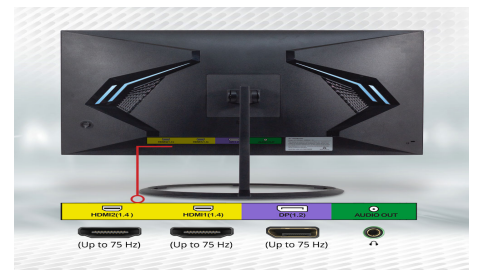

Adaptive Sync

Adaptive Sync is a technology that closes the gap between the graphics card's and the monitor's refresh rates, eliminating image tearing and stuttering in the process.

119% sRGB

With 119% sRGB, this monitor offers a wider color gamut than most conventional monitors, giving deeper colors and defining features.

Edgeless Design

Edgeless Design completely immerses you in all the captivating action and wondrous scenery that 1440P resolution and 75Hz refresh rate have to offer.

Multiple Ports

The HDMI, and DP ports accelerate refresh rate up to 75Hz, providing the visual edge you need to defeat the competition during all of your gaming exploits.

Key Features

Built in Speakers

Perfectly suited to work & gaming settings, built-in speakers deliver robust & smooth audio while saving space on your desk.

Tiltable Display

A display that tilts 15° backward and 5° forward allows you to find a sweet spot that bridges clarity and comfort.