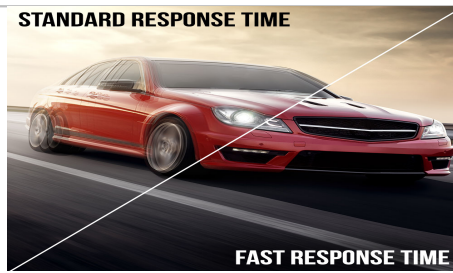

Key Features

75Hz Refresh Rate

With 75Hz refresh rate, images change faster and smoother than the standard, reducing screen tearing

Fast Response Times

Fast response times reduce ghosting & blurring while transitioning pixels, always keeping the enemy & terrain precisely in focus during chaotic moments.