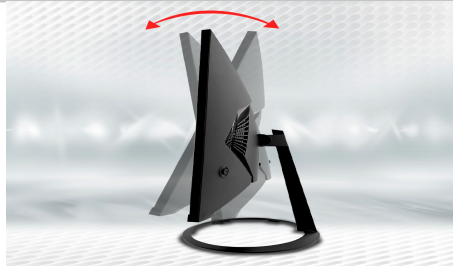

Edgeless Design

Edgeless Design completely immerses you in all the captivating action and wondrous scenery that 1440P resolution and 75Hz refresh rate have to offer.

Multiple Ports

The HDMI, and DP ports accelerate refresh rate up to 75Hz, providing the visual edge you need to defeat the competition during all of your gaming exploits.

Key Features

Built in Speakers

Perfectly suited to work & gaming settings, built-in speakers deliver robust & smooth audio while saving space on your desk.

Tiltable Display

A display that tilts 15° backward and 5° forward allows you to find a sweet spot that bridges clarity and comfort.

Security Lock

The monitor has a security slot, allowing you to securely fasten your monitor in place, effectively preventing theft. *Security Lock not included.

VESA Wall Mountable

The VESA wall mount pattern gives you the freedom to select the optimum viewing position for your monitor, eliminate cable clutter, and save valuable space for your gaming and work station.