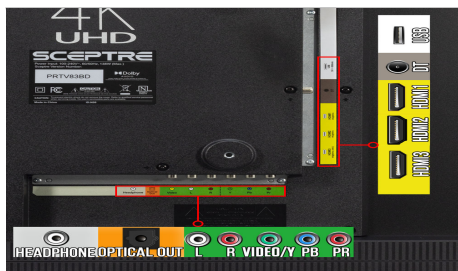

Stand Detachable	Yes
Bezel Width	Top,Right,Left:15.8mm Bottom:23.6mm
VESA Mount Pattern (mm)	200 x 200
VESA Mount Screw Size (mm)	M6 x 10mm(4pcs)
Stand Screw Size & Quantity (mm)	ST4 x 18mm(4PCS)
Dimensions	
With Stand (inches, W x H x D)	43.87" x 27.5" x 10.10"
Without Stand (Inches, W x H x D)	43.87" x 25.20" x 2.72"
Carton Box Dimension (inches, W x H x D)	49.41" x 30.12" x 6.29"
Stand Separation Dimension (Inches, W x D)	39.60"
Weight	
Net Weight with Stand (lbs)	20.28 lbs
Net Weight without Stand (lbs)	20.06 lbs
Gross Weight (lbs)	TBD lbs
Power	
Type	AC Cord
Power Range (V, A, Hz)	100-240V 50-60Hz
Power Consumption (Typical)	48W
Maximum	60W
Standby	<0.5W
Sleep	<0.5W
Regulations / Certifications	
Regulations	FCC, ISTA
Certifications	Energy Guide, HDMI
Warranty	
Limited Parts and Labor	One Year
What's in the Box?	
Power Cable	AC Power Cord x 1
Accessories	Display x 1, Stand x 1 (2 legs), Screw Driver x 1, Stand Screws x 4, Sceptre Remote Control x 1, User Quick Start Guide x 1, User Manual x 1, Warranty Card x 1
Remote Control Model No	8142026670003C

ARC

ARC (Audio Return Channel) uses a single HDMI connection to send audio from a TV to a sound bar or AV receiver.

CEC

The CEC (Consumer Electronics Control) feature effortlessly allows users to control HDMI connected devices with only one remote.

Key Features

Multiple Ports

3 HDMI Ports deliver sharply crafted images during fast-paced action scenes. Component & Composite ports provide analog video. Audio In, a headphone jack, & optical out enhance audio.

VESA Wall Mountable

The VESA wall mount provides the ideal position to view your TV and eliminates cable clutter, contributing a stylishly modern addition to your decor.

USB Port

Let's you view your pictures as a slideshow or listen to your favorite music via the USB port. Just insert your flash drive into the USB port for the ultimate entertainment.