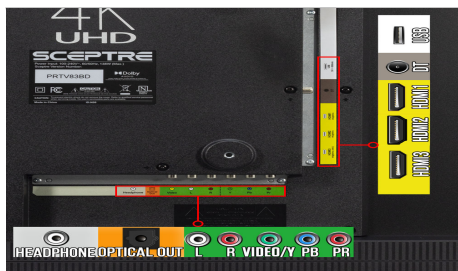

Key Features

Multiple Ports

3 HDMI ports deliver sharply crafted images during fast-paced action scenes. Component & Composite ports provide analog video. Audio In, a headphone jack, & optical out enhance audio.